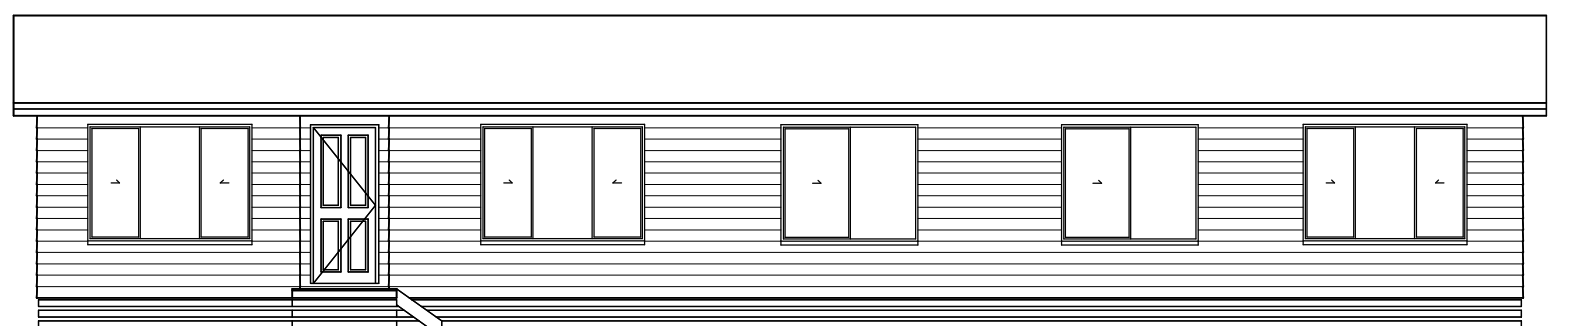

Sussex - 8

19.62 x 8.00m
156.43 sq.m. - 16.84 Squares

- COLORBOND CUSTOM ORB ROOF SHEET
14° PITCH
- COLORBOND FASCIA, GUTTERS & DP's
- ALUMINIUM WINDOWS WITH FLY SCREENS
- PAINTED EXTERNAL LININGS
- INSULATION TO ROOF & EXTERNAL WALLS
- STEEL FLOOR SYSTEM
- H2 TREATED PINE FRAMES & TRUSSES
- COMPRESSED FIBRE-CEMENT SHEET TO SHOWERS
- DO NOT SCALE

FRONT ELEVATION

REAR ELEVATION