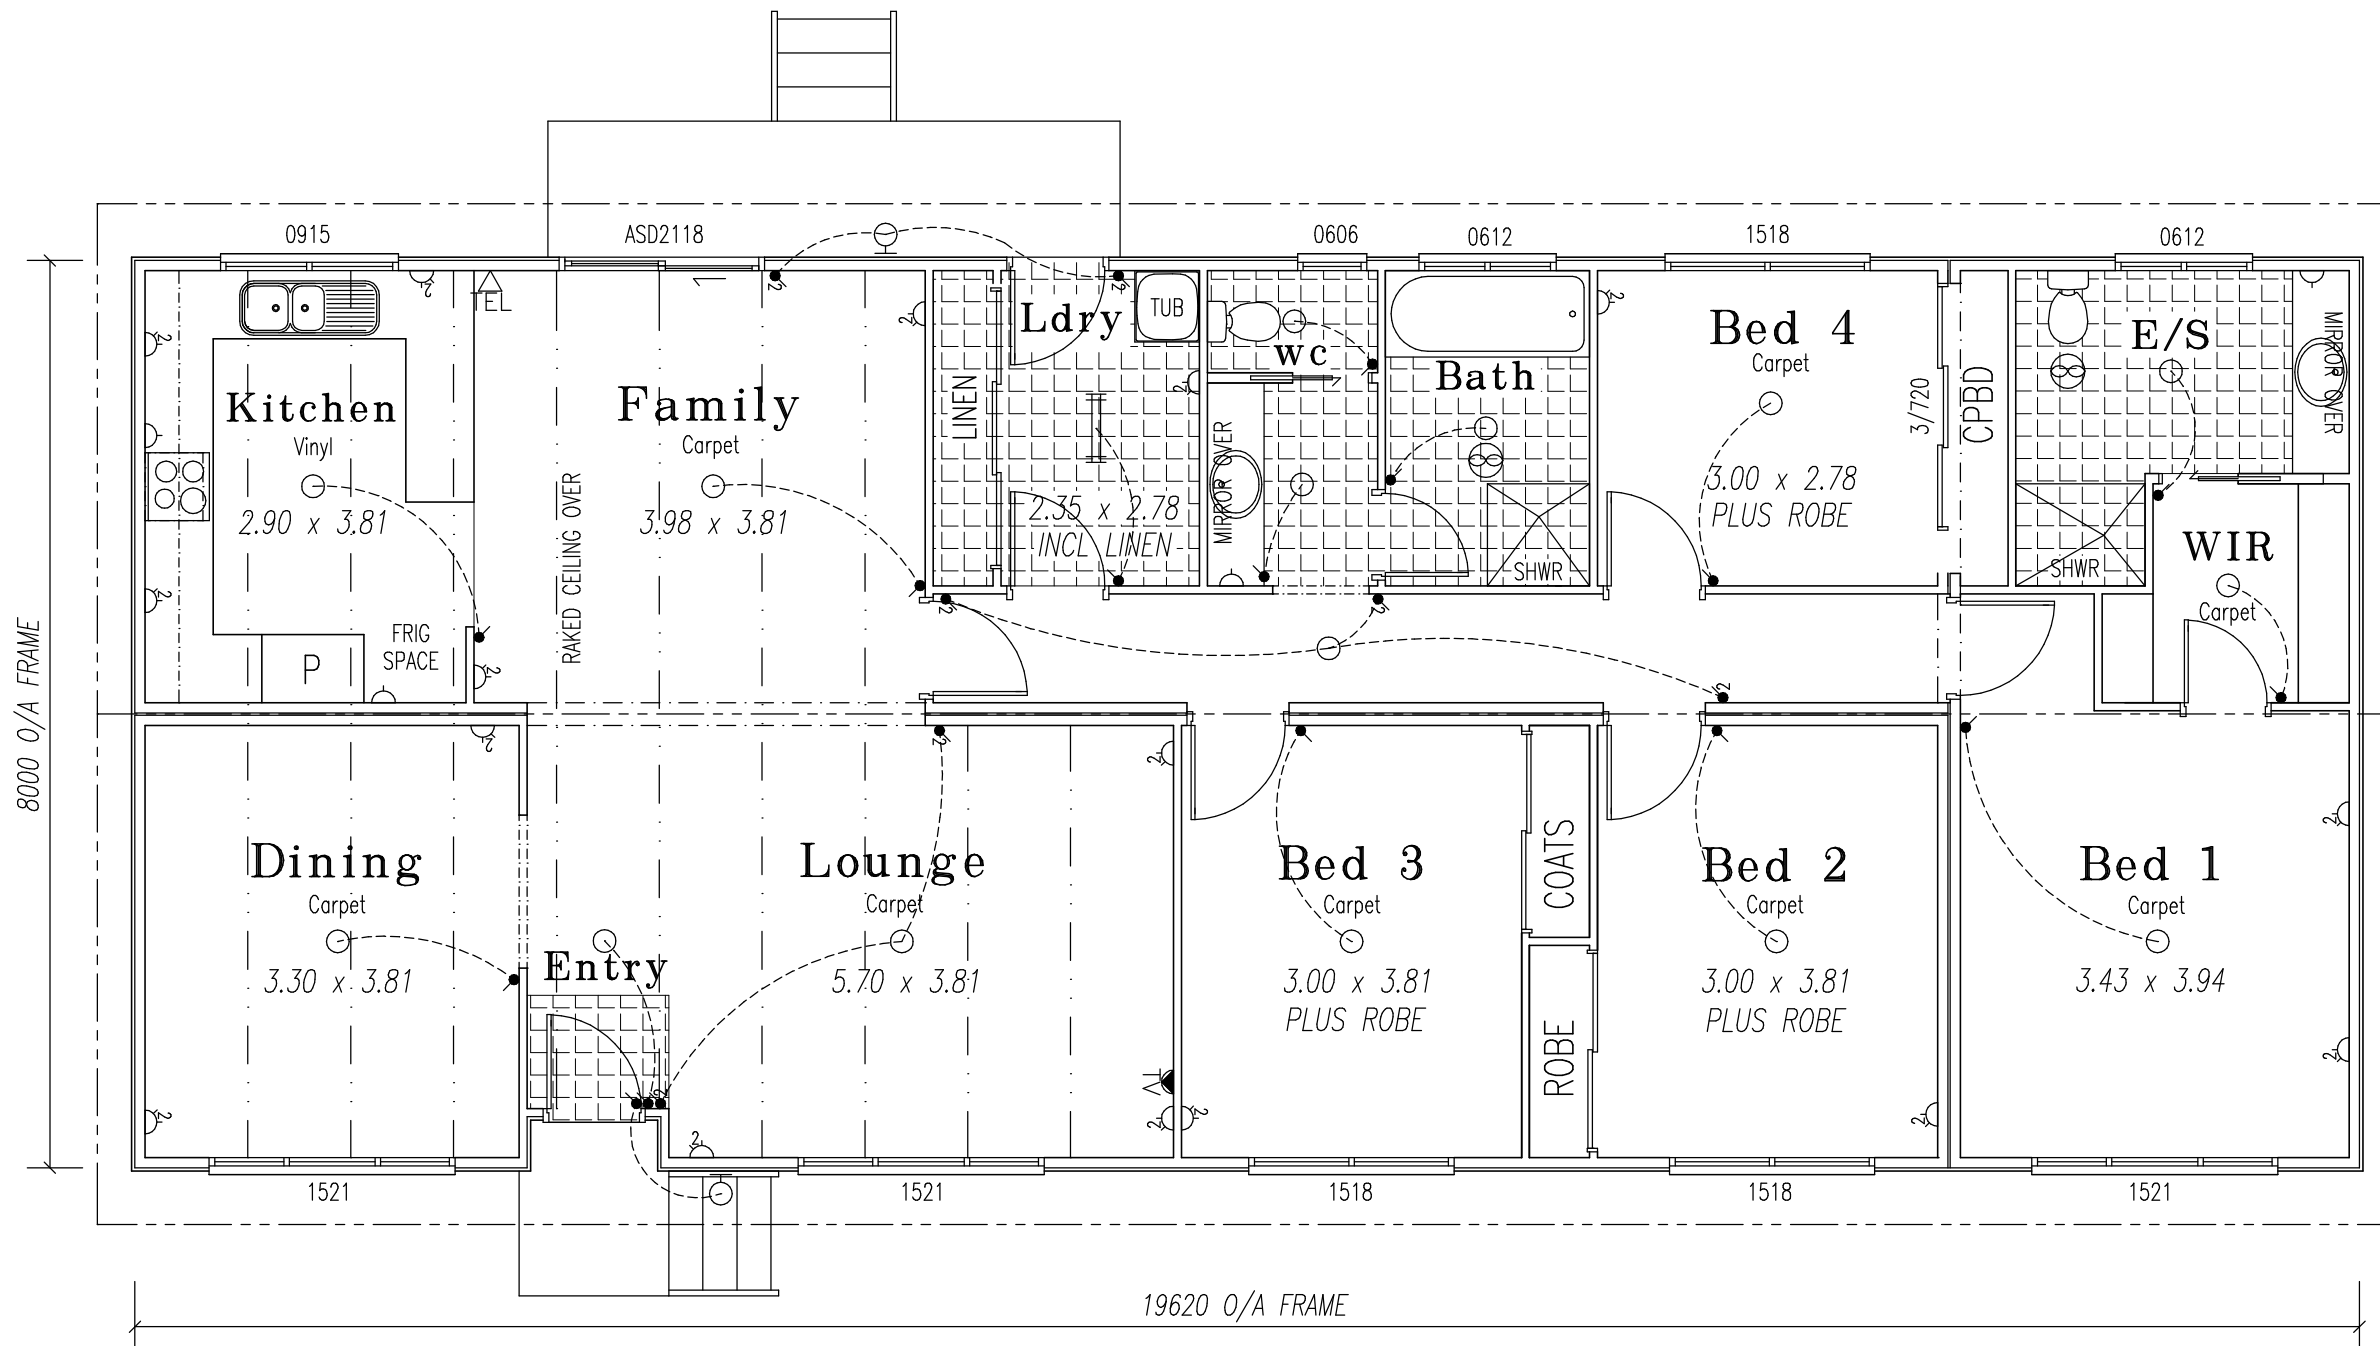

Sussex - 8

19.62 x 8.00m
156.43 sq.m. - 16.84 Squares

- COLORBOND CUSTOM ORB ROOF SHEET
14° PITCH
- COLORBOND FASCIA, GUTTERS & DP's
- ALUMINIUM WINDOWS WITH FLY SCREENS
- PAINTED EXTERNAL LININGS
- INSULATION TO ROOF & EXTERNAL WALLS
- STEEL FLOOR SYSTEM
- H2 TREATED PINE FRAMES & TRUSSES
- COMPRESSED FIBRE-CEMENT SHEET TO SHOWERS
- DO NOT SCALE

FRONT ELEVATION

REAR ELEVATION