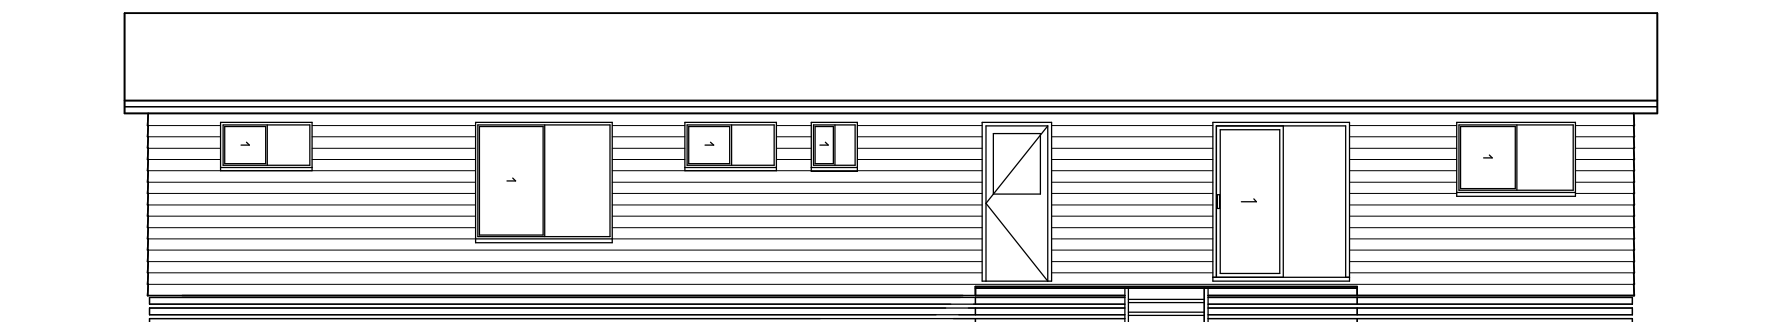

Sussex - 8

19.62 x 8.00m
156.43 sq.m. - 16.84 Squares

- COLORBOND CUSTOM ORB ROOF SHEET
14° PITCH
- COLORBOND FASCIA, GUTTERS & DP's
- ALUMINIUM WINDOWS WITH FLY SCREENS
- PAINTED EXTERNAL LININGS
- INSULATION TO ROOF & EXTERNAL WALLS
- STEEL FLOOR SYSTEM
- H2 TREATED PINE FRAMES & TRUSSES
- COMPRESSED FIBRE-CEMENT SHEET TO SHOWERS
- DO NOT SCALE

FRONT ELEVATION

REAR ELEVATION