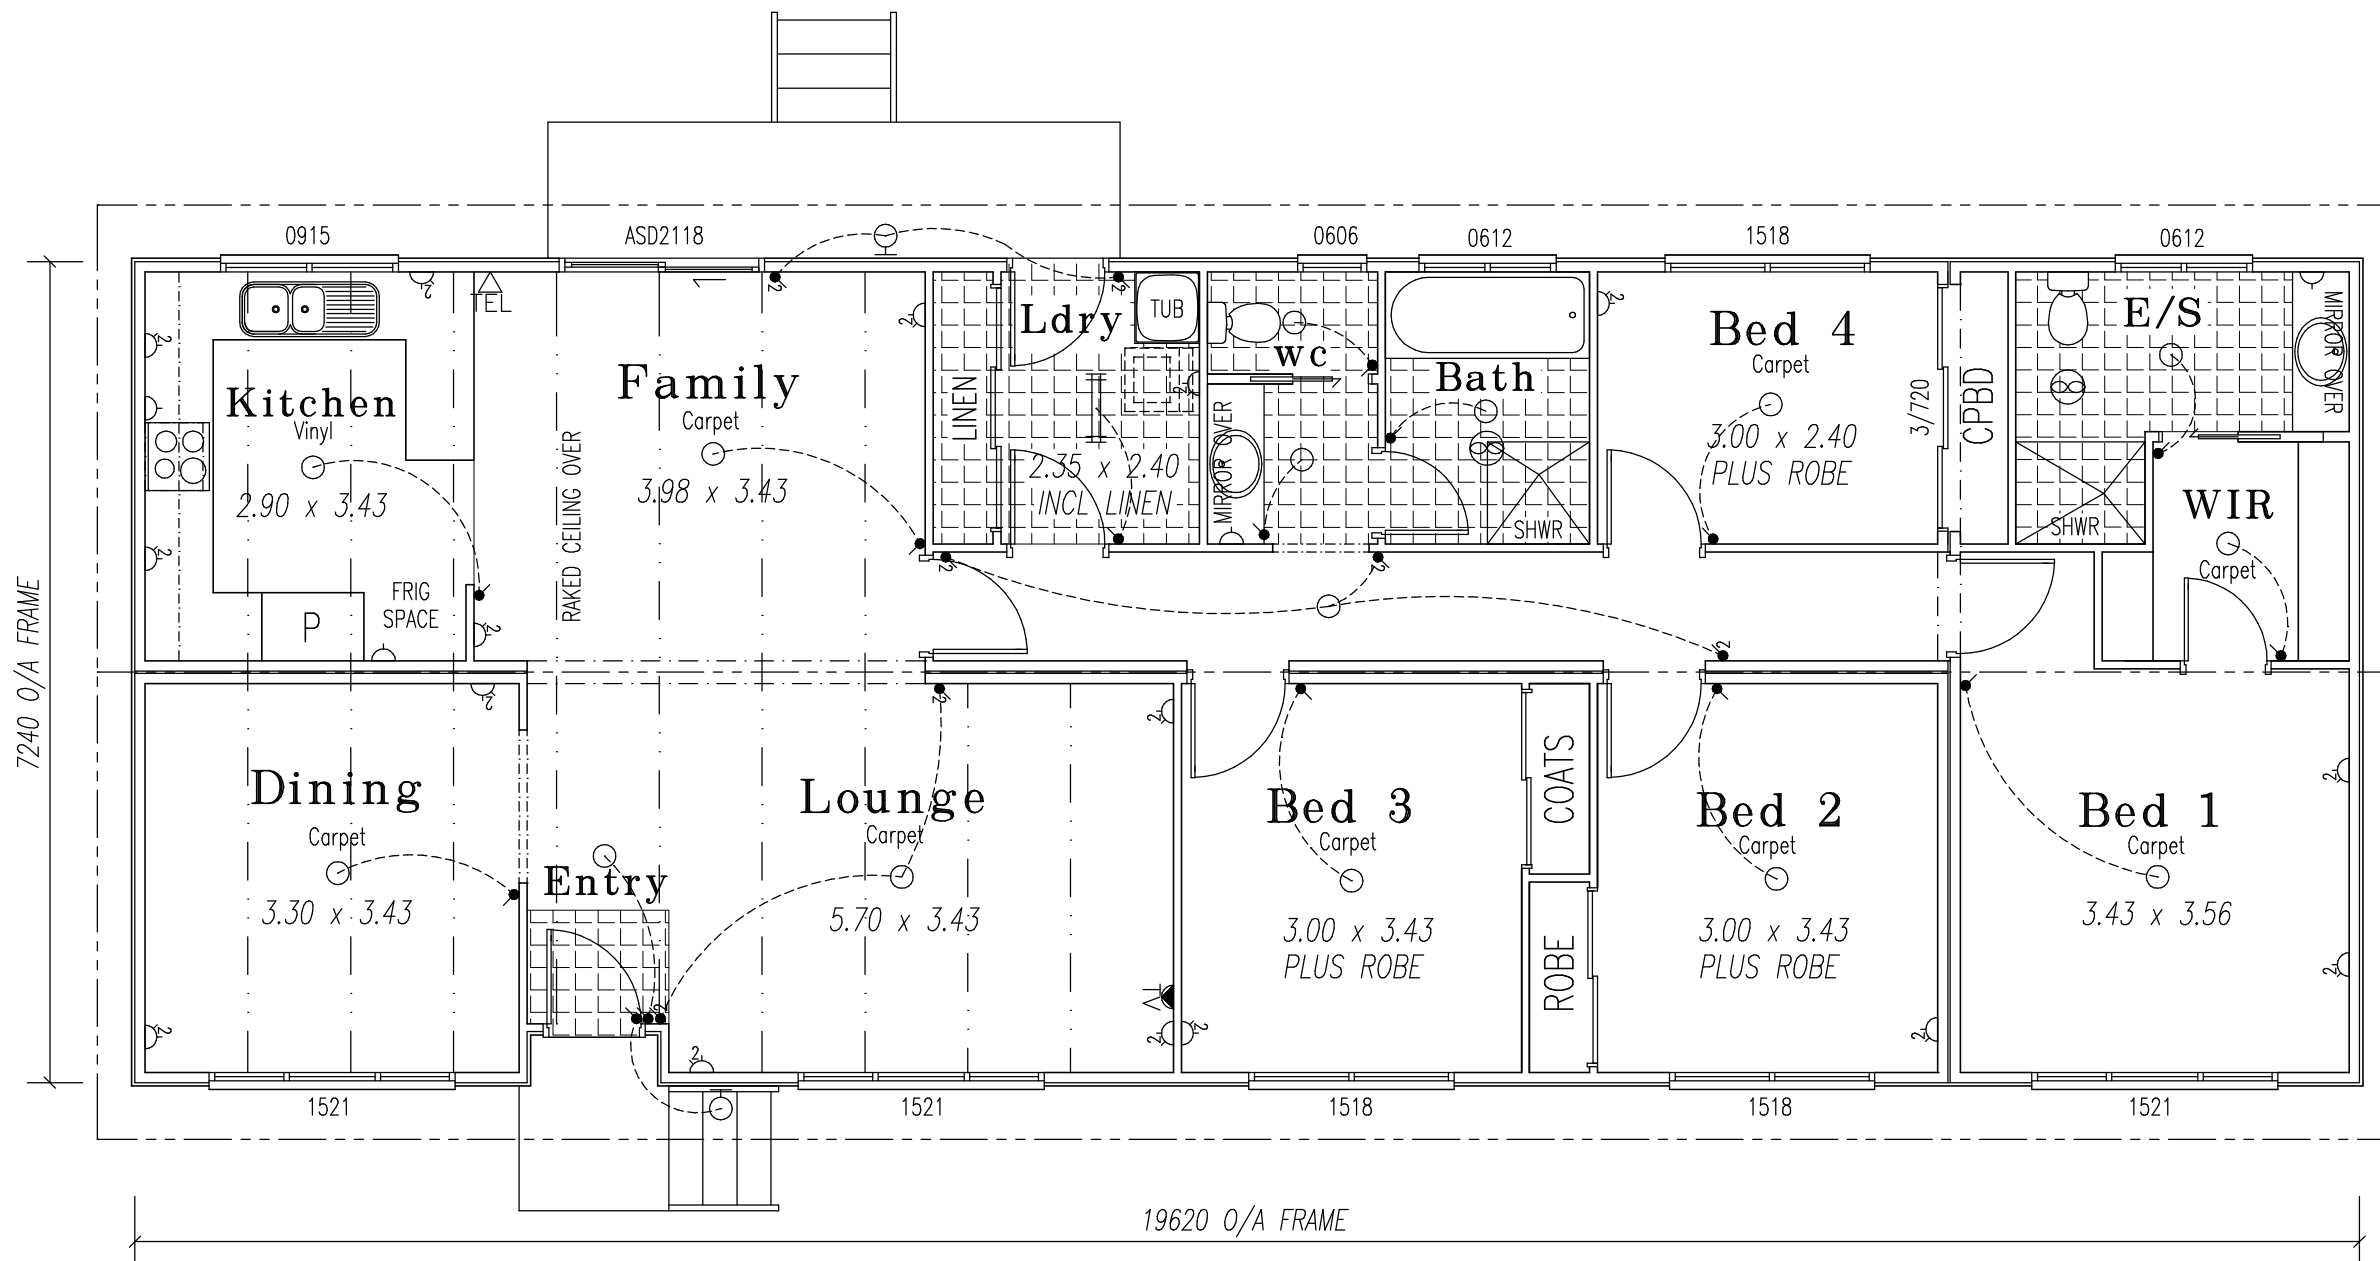

# SUSSEX

19.62 x 7.24m  
141.52 sq.m. - 15.23 Squares

- COLORBOND CUSTOM ORB ROOF SHEET  
14° PITCH
- COLORBOND FASCIA, GUTTERS & DP'S
- ALUMINIUM WINDOWS WITH FLY SCREENS
- PAINTED EXTERNAL LININGS
- INSULATION TO ROOF & EXTERNAL WALLS
- STEEL FLOOR SYSTEM
- H2 TREATED PINE FRAMES & TRUSSES
- COMPRESSED FIBRE-CEMENT SHEET TO SHOWERS
- DO NOT SCALE

FRONT ELEVATION

REAR ELEVATION