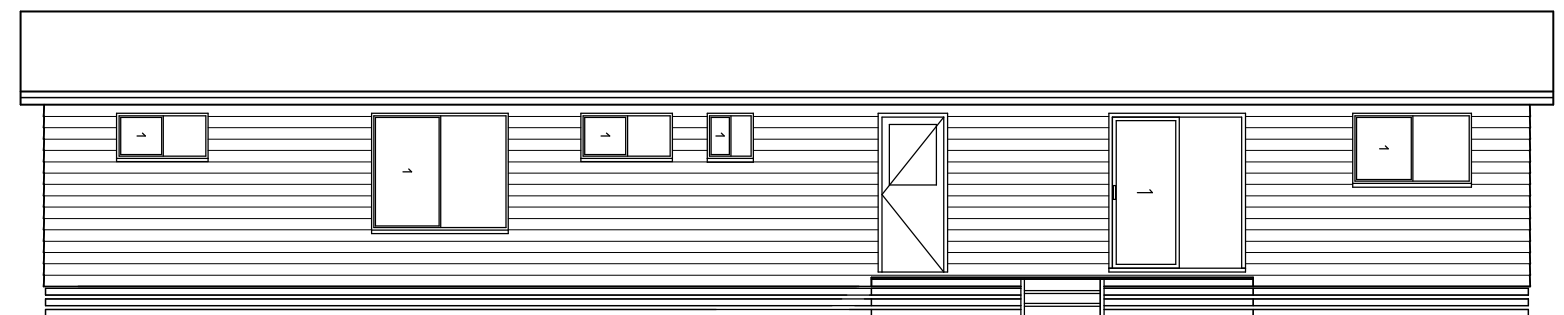

# SUSSEX

19.62 x 7.24m  
141.52 sq.m. - 15.23 Squares

- COLORBOND CUSTOM ORB ROOF SHEET  
14° PITCH
- COLORBOND FASCIA, GUTTERS & DP'S
- ALUMINIUM WINDOWS WITH FLY SCREENS
- PAINTED EXTERNAL LININGS
- INSULATION TO ROOF & EXTERNAL WALLS
- STEEL FLOOR SYSTEM
- H2 TREATED PINE FRAMES & TRUSSES
- COMPRESSED FIBRE-CEMENT SHEET TO SHOWERS
- DO NOT SCALE

FRONT ELEVATION

REAR ELEVATION