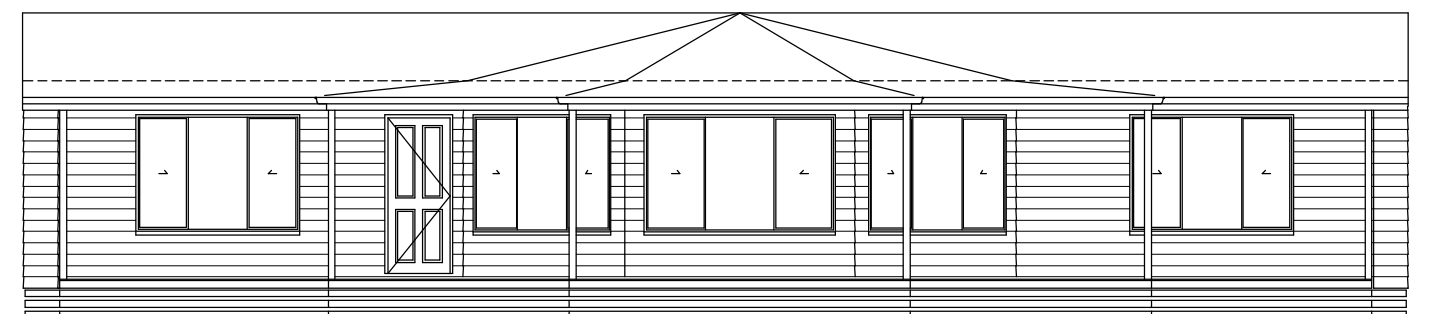

FLOOR PLAN

ALL PLANS REMAIN THE PROPERTY OF
HARNETT TRANSPORTABLE HOMES

NOBLE Bay

18.25 x 11.44m
154.31 sq.m. - 16.61 Squares plus Verandah

COLORBOND CUSTOM ORB ROOF SHEET
14° PITCH

COLORBOND GUTTERS & DP's

ALUMINIUM WINDOWS WITH FLY SCREENS

FC EXTERNAL LININGS PAINTED

DO NOT SCALE

FRONT ELEVATION