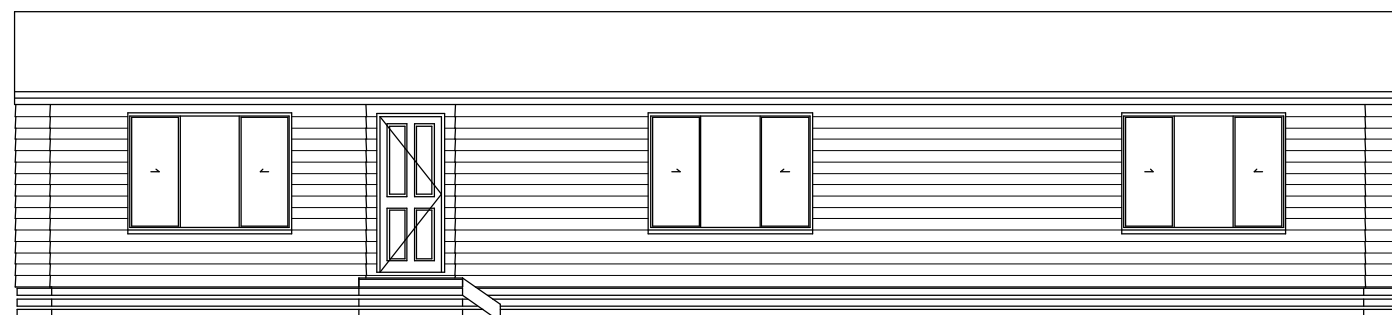

ALL PLANS REMAIN THE PROPERTY OF
HARNETT TRANSPORTABLE HOMES

NOBLE

18.25 x 7.24m
128.32 sq.m. - 13.81 Squares

COLORBOND CUSTOM ORB ROOF SHEET
14° PITCH

COLORBOND GUTTERS & DP's

ALUMINIUM WINDOWS WITH FLY SCREENS

FC EXTERNAL LININGS PAINTED

DO NOT SCALE

FLOOR PLAN

FRONT ELEVATION

REAR ELEVATION