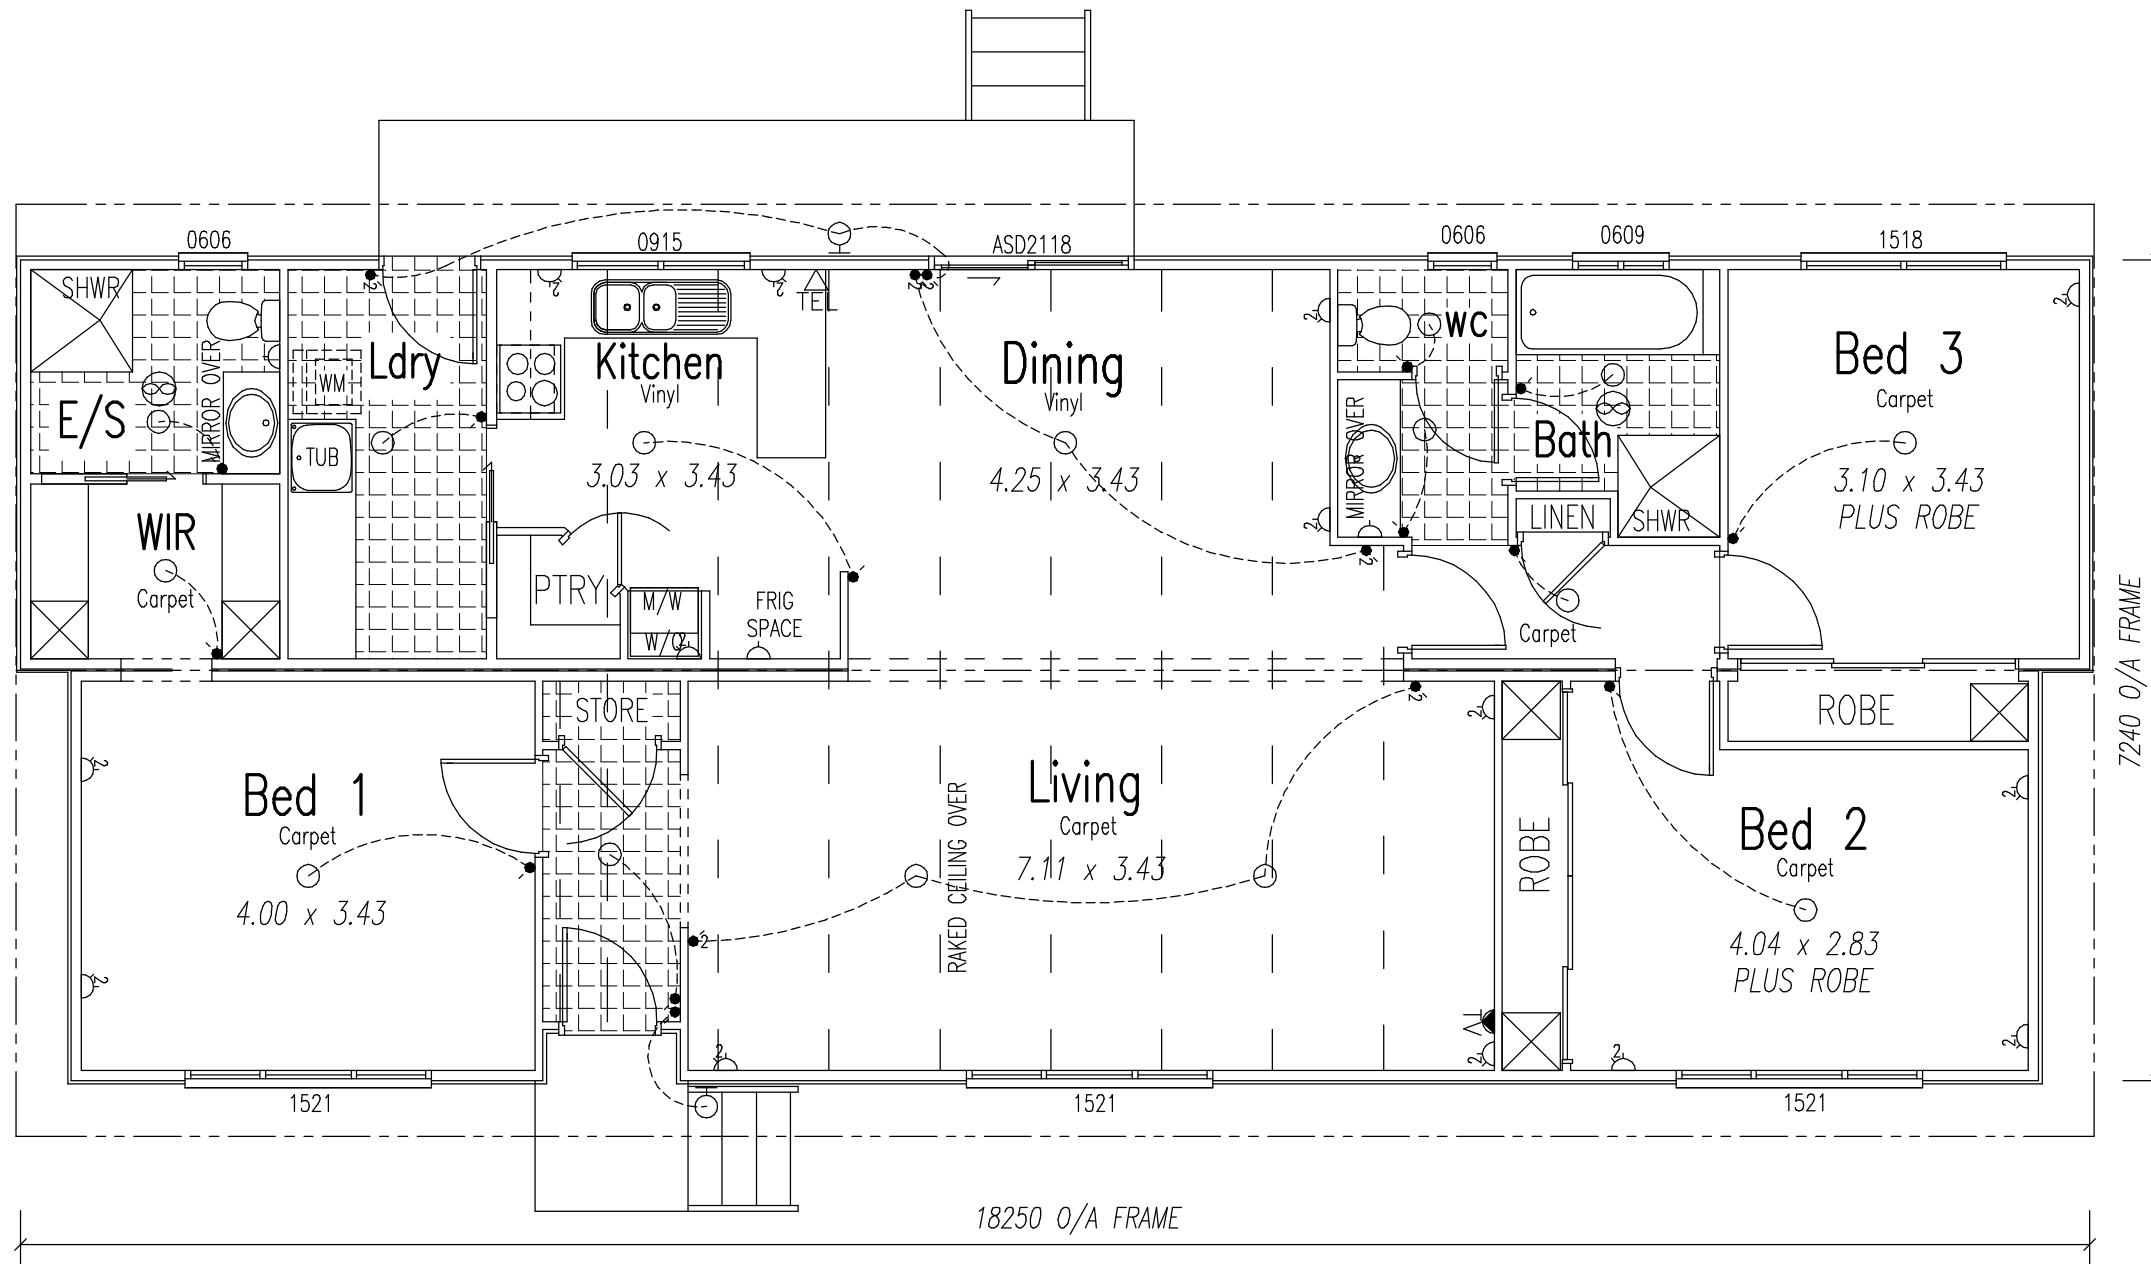

ALL PLANS REMAIN THE PROPERTY OF
HARNETT TRANSPORTABLE HOMES

NOBLE

18.25 x 7.24m
128.32 sq.m. - 13.81 Squares

COLORBOND CUSTOM ORB ROOF SHEET
14° PITCH

COLORBOND GUTTERS & DP's

ALUMINIUM WINDOWS WITH FLY SCREENS

FC EXTERNAL LININGS PAINTED

DO NOT SCALE

FLOOR PLAN

FRONT ELEVATION

REAR ELEVATION