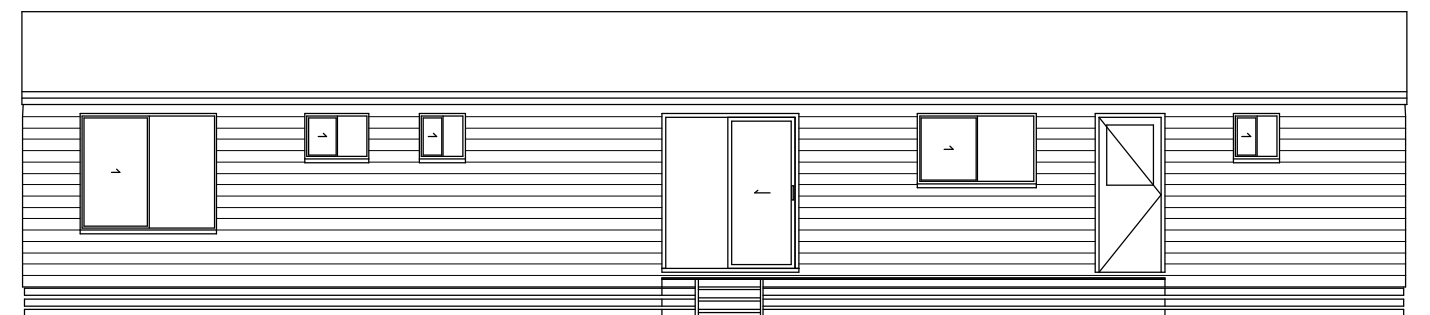

ALL PLANS REMAIN THE PROPERTY OF
HARNETT TRANSPORTABLE HOMES

NOBLE

18.25 x 7.24m
128.32 sq.m. - 13.81 Squares

COLORBOND CUSTOM ORB ROOF SHEET
14° PITCH

COLORBOND GUTTERS & DP's

ALUMINIUM WINDOWS WITH FLY SCREENS

FC EXTERNAL LININGS PAINTED

DO NOT SCALE

FLOOR PLAN

FRONT ELEVATION

REAR ELEVATION