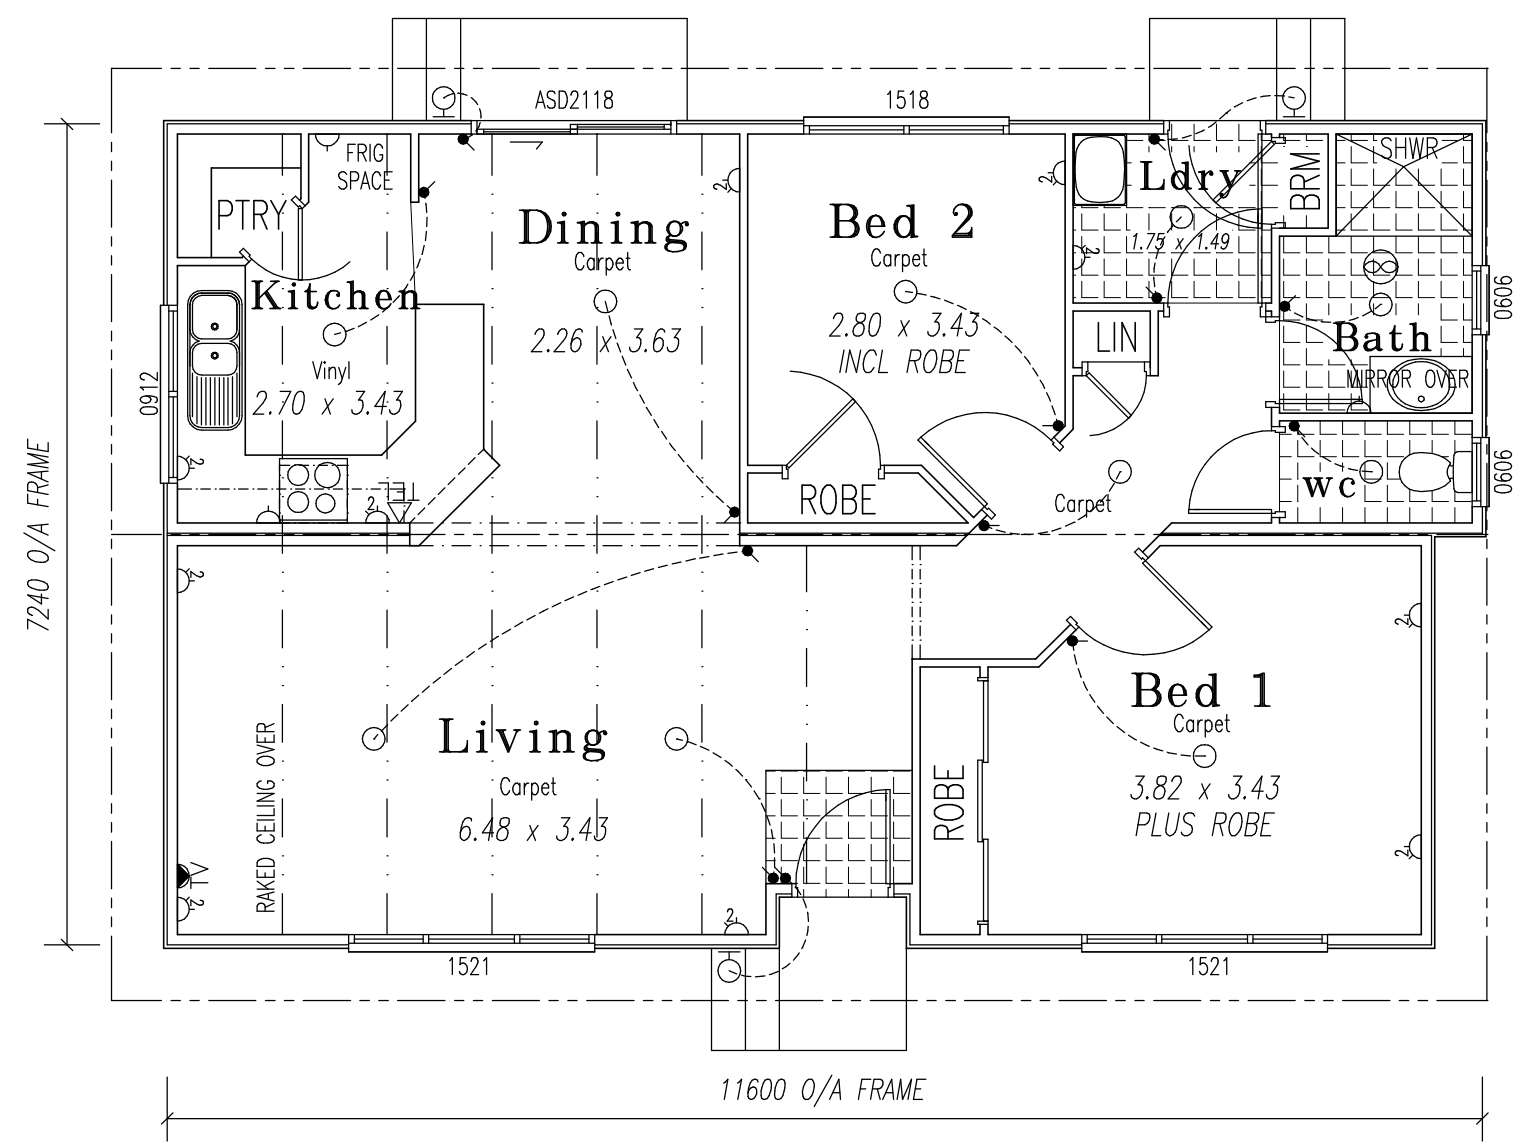

LACHLAN 2

11.60 x 7.24m
81.82 sq.m. - 8.80 Squares

- COLORBOND CUSTOM ORB ROOF SHEET
14° PITCH
- COLORBOND FASCIA, GUTTERS & DP's
- ALUMINIUM WINDOWS WITH FLY SCREENS
- PAINTED EXTERNAL LININGS
- INSULATION TO ROOF & EXTERNAL WALLS
- STEEL FLOOR SYSTEM
- H2 TREATED PINE FRAMES & TRUSSES
- COMPRESSED FIBRE-CEMENT SHEET TO SHOWERS
- DO NOT SCALE

FLOOR PLAN

FRONT ELEVATION

REAR ELEVATION