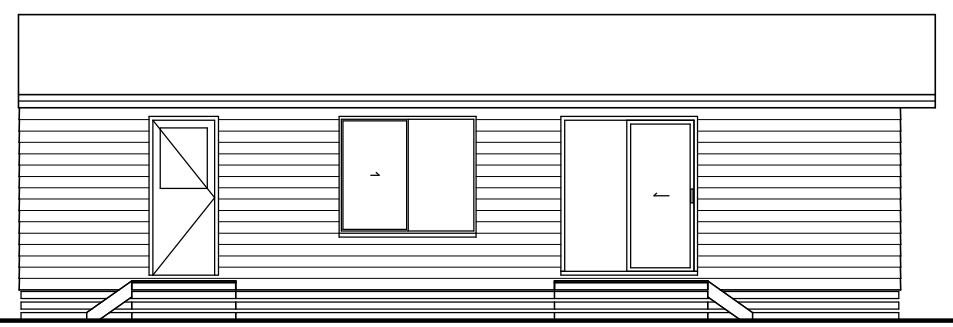

LACHLAN 2

11.60 x 7.24m
81.82 sq.m. - 8.80 Squares

- COLORBOND CUSTOM ORB ROOF SHEET
14° PITCH
- COLORBOND FASCIA, GUTTERS & DP's
- ALUMINIUM WINDOWS WITH FLY SCREENS
- PAINTED EXTERNAL LININGS
- INSULATION TO ROOF & EXTERNAL WALLS
- STEEL FLOOR SYSTEM
- H2 TREATED PINE FRAMES & TRUSSES
- COMPRESSED FIBRE-CEMENT SHEET TO SHOWERS
- DO NOT SCALE

FLOOR PLAN

FRONT ELEVATION

REAR ELEVATION