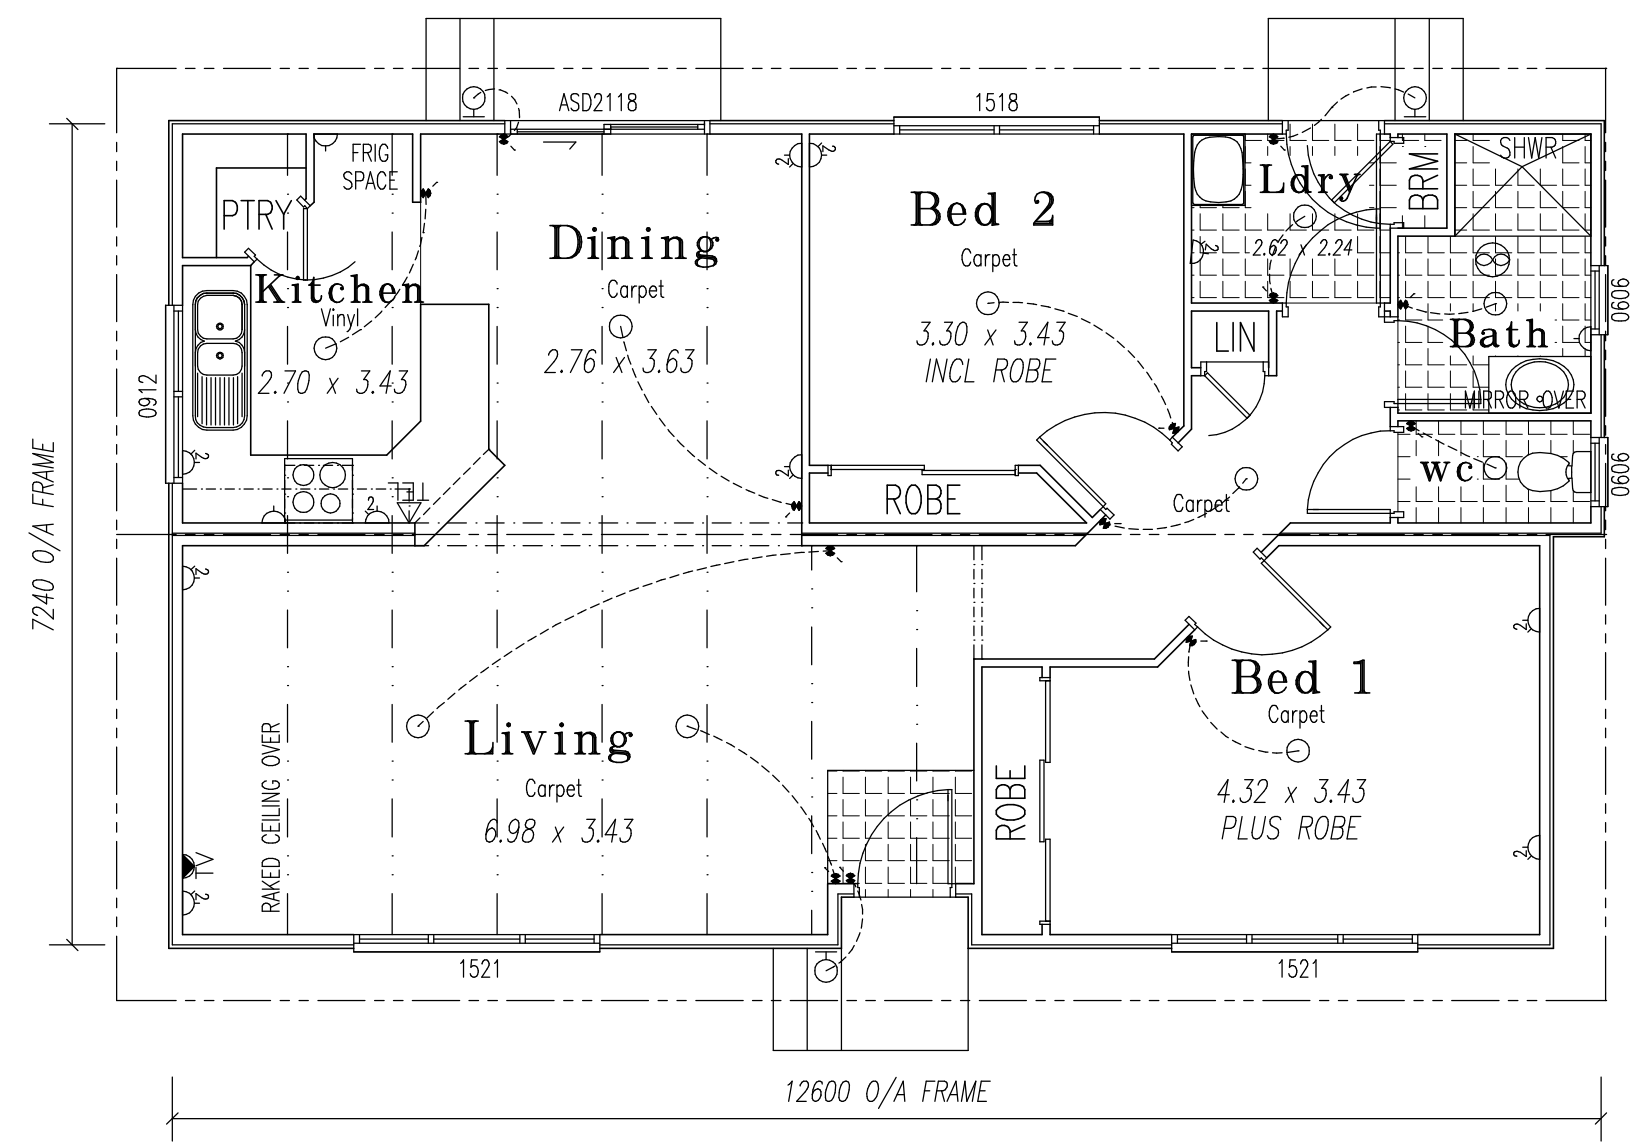

LACHLAN 2 Extended

12.60 x 7.24m
89.06 sq.m. - 9.59 Squares

- COLORBOND CUSTOM ORB ROOF SHEET
14° PITCH
- COLORBOND FASCIA, GUTTERS & DP's
- ALUMINIUM WINDOWS WITH FLY SCREENS
- PAINTED EXTERNAL LININGS
- INSULATION TO ROOF & EXTERNAL WALLS
- STEEL FLOOR SYSTEM
- H2 TREATED PINE FRAMES & TRUSSES
- COMPRESSED FIBRE-CEMENT SHEET TO SHOWERS
- DO NOT SCALE

FLOOR PLAN

FRONT ELEVATION

REAR ELEVATION