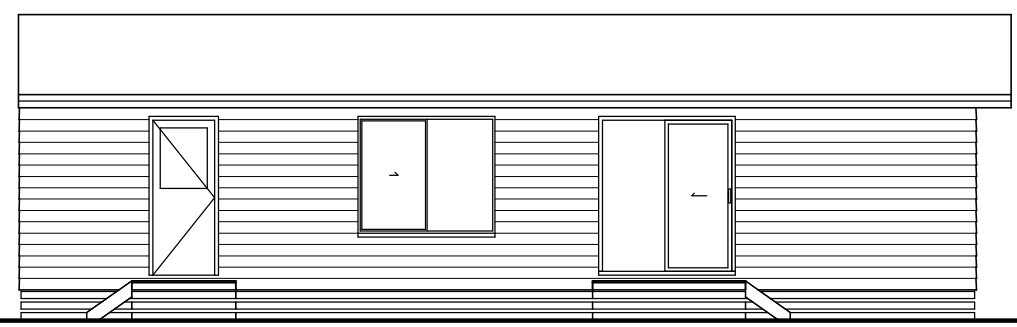

LACHLAN 2 Extended

12.60 x 7.24m
89.06 sq.m. - 9.59 Squares

- COLORBOND CUSTOM ORB ROOF SHEET
14° PITCH
- COLORBOND FASCIA, GUTTERS & DP's
- ALUMINIUM WINDOWS WITH FLY SCREENS
- PAINTED EXTERNAL LININGS
- INSULATION TO ROOF & EXTERNAL WALLS
- STEEL FLOOR SYSTEM
- H2 TREATED PINE FRAMES & TRUSSES
- COMPRESSED FIBRE-CEMENT SHEET TO SHOWERS
- DO NOT SCALE

FLOOR PLAN

FRONT ELEVATION

REAR ELEVATION