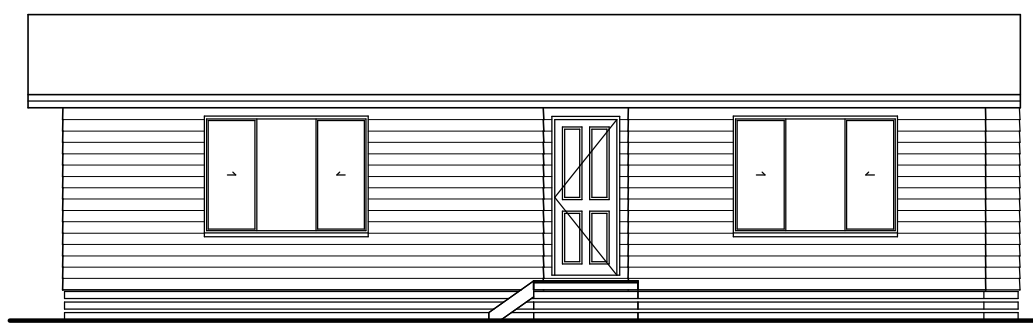

LACHLAN 2 Extended

12.60 x 7.24m
89.06 sq.m. - 9.59 Squares

- COLORBOND CUSTOM ORB ROOF SHEET
14° PITCH
- COLORBOND FASCIA, GUTTERS & DP's
- ALUMINIUM WINDOWS WITH FLY SCREENS
- PAINTED EXTERNAL LININGS
- INSULATION TO ROOF & EXTERNAL WALLS
- STEEL FLOOR SYSTEM
- H2 TREATED PINE FRAMES & TRUSSES
- COMPRESSED FIBRE-CEMENT SHEET TO SHOWERS
- DO NOT SCALE

FLOOR PLAN

FRONT ELEVATION

REAR ELEVATION