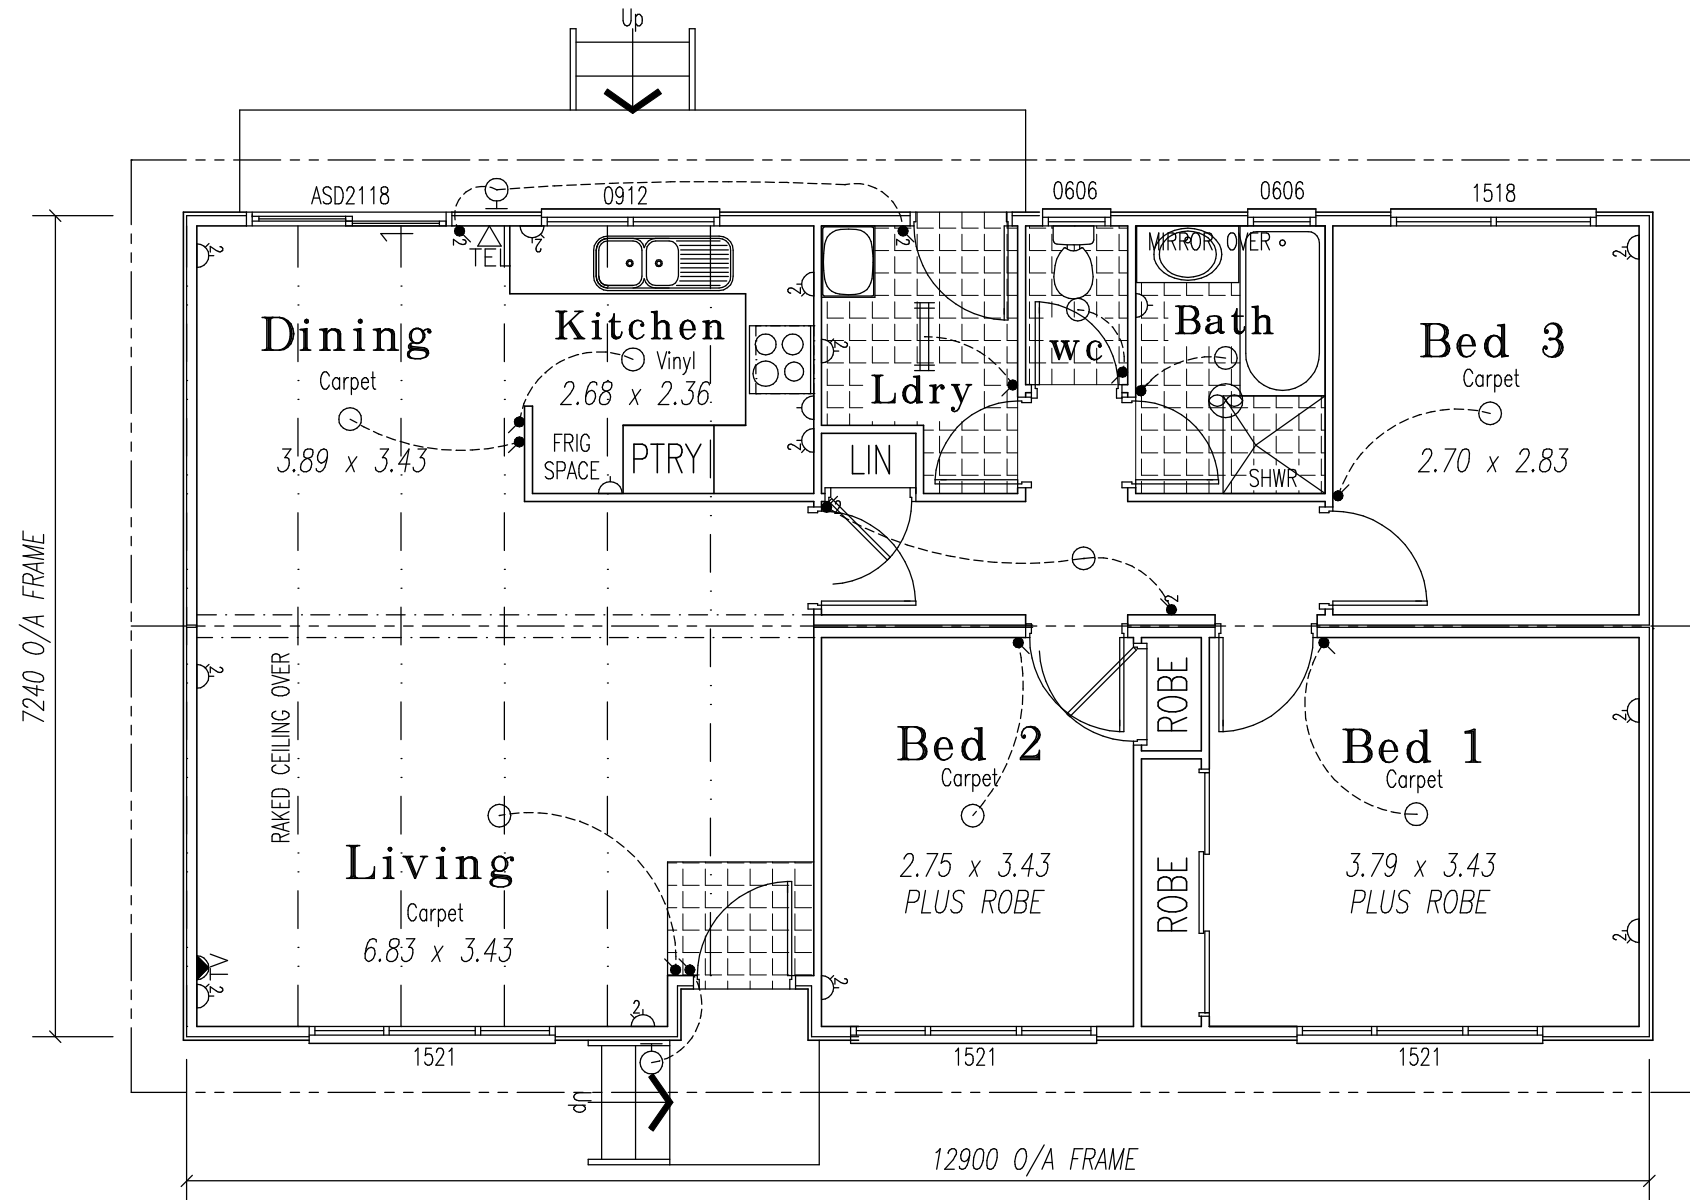

KINGSTON

13.90 x 7.24m
92.87 sq.m. - 10.00 Squares

COLORBOND CUSTOM ORB ROOF SHEET
14° PITCH

COLORBOND FASCIA, GUTTERS & DP's

ALUMINIUM WINDOWS WITH FLY SCREENS

PAINTED EXTERNAL LININGS

INSULATION TO ROOF & EXTERNAL WALLS

STEEL FLOOR SYSTEM

H2 TREATED PINE FRAMES & TRUSSES

COMPRESSED FIBRE-CEMENT SHEET TO SHOWERS

DO NOT SCALE

FLOOR PLAN

FRONT ELEVATION

REAR ELEVATION