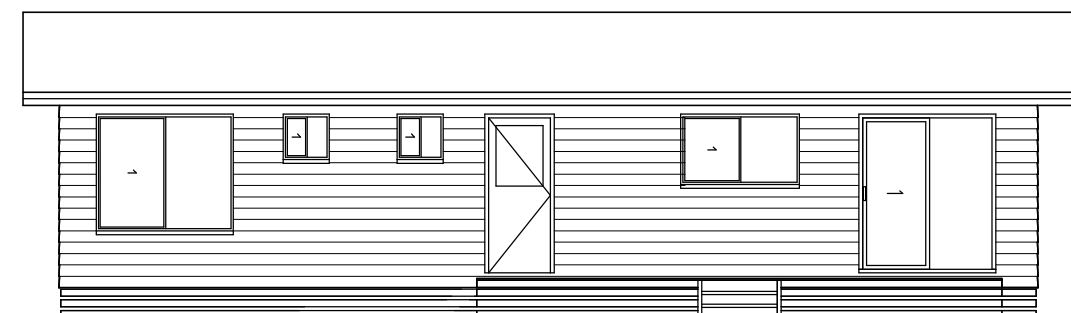

KINGSTON

13.90 x 7.24m
92.87 sq.m. - 10.00 Squares

COLORBOND CUSTOM ORB ROOF SHEET
14° PITCH

COLORBOND FASCIA, GUTTERS & DP's

ALUMINIUM WINDOWS WITH FLY SCREENS

PAINTED EXTERNAL LININGS

INSULATION TO ROOF & EXTERNAL WALLS

STEEL FLOOR SYSTEM

H2 TREATED PINE FRAMES & TRUSSES

COMPRESSED FIBRE-CEMENT SHEET TO SHOWERS

DO NOT SCALE

FLOOR PLAN

FRONT ELEVATION

REAR ELEVATION