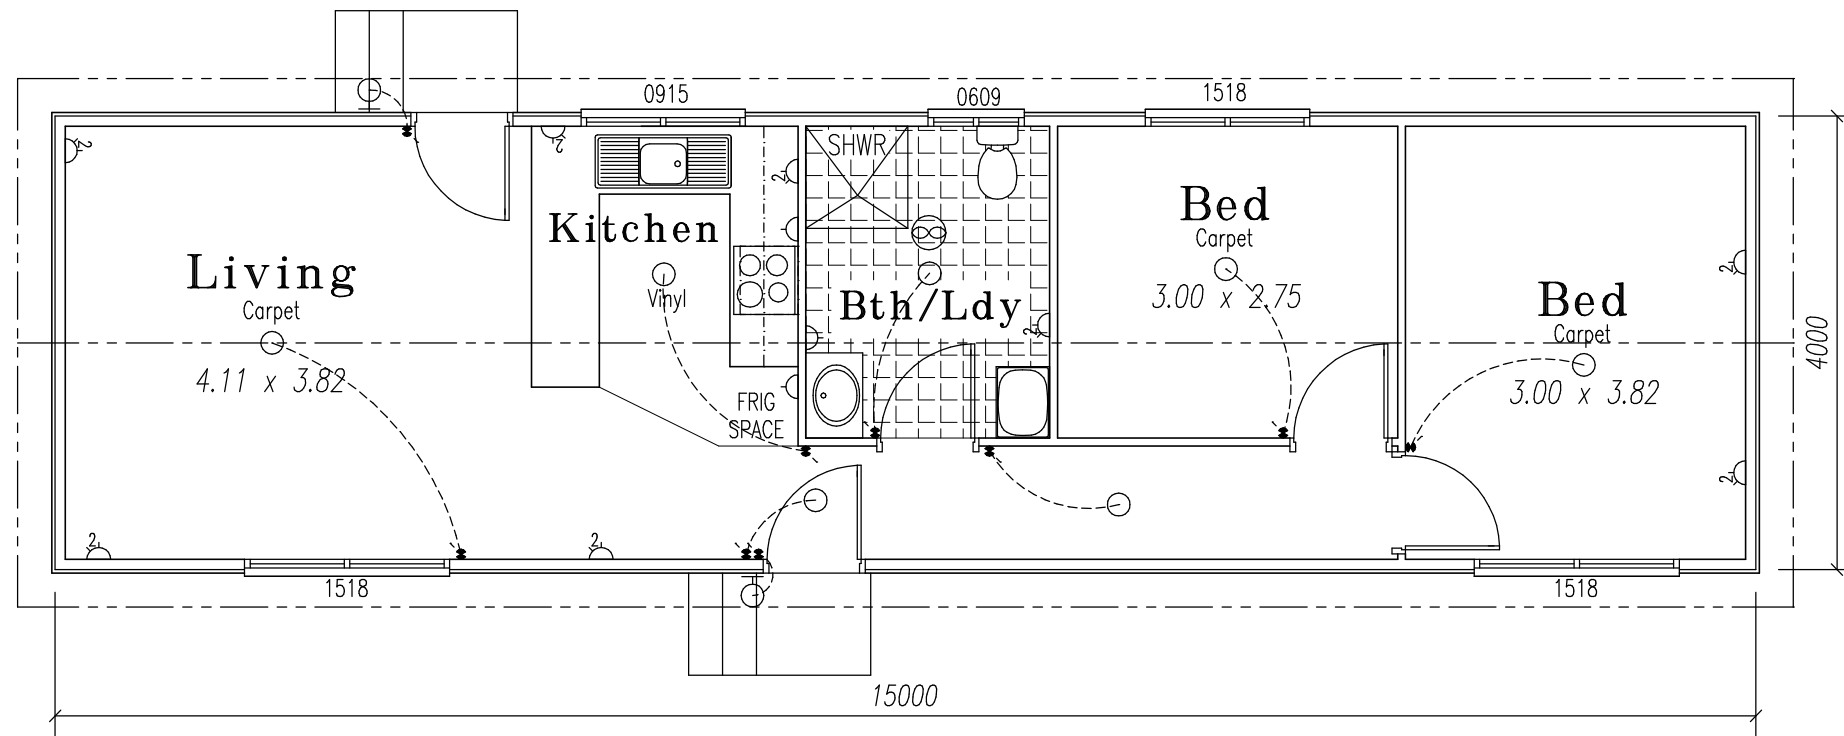

HAVEN

15.00 x 4.00m
60.00 sq.m. - 6.46 Squares

COLORBOND CUSTOM ORB ROOF SHEET
14° PITCH

COLORBOND FASCIA, GUTTERS & DP's

ALUMINIUM WINDOWS WITH FLY SCREENS

PAINTED EXTERNAL LININGS

INSULATION TO ROOF & EXTERNAL WALLS

STEEL FLOOR SYSTEM

H2 TREATED PINE FRAMES & TRUSSES

COMPRESSED FIBRE-CEMENT SHEET TO SHOWERS

DO NOT SCALE

FLOOR PLAN

FRONT ELEVATION

REAR ELEVATION