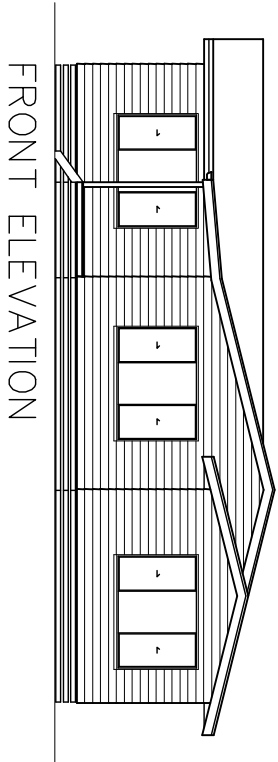

Eastwood 4/8  
 12,011 x 16,800m  
 153.25 sq.m. - 16.50 Squares

- COLORBOND CUSTOM GRB ROOF SHEET  
14° PITCH
- COLORBOND GUTTERS & DP'S
- ALUMINIUM WINDOWS WITH FLY SCREENS
- FC EXTERNAL LININGS PAINTED
- DO NOT SCALE

FRONT ELEVATION

SIDE ELEVATION