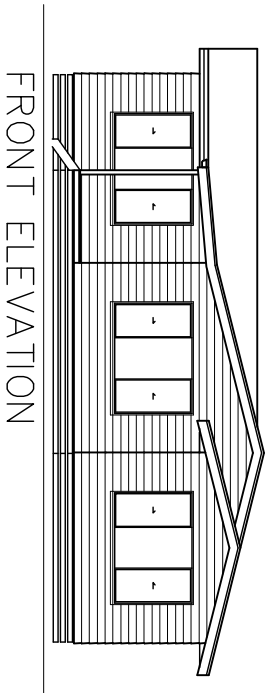

Eastwood 4

13,20 x 16,80m
141,57 sq.m. – 1524 Squares

- COLORBOND CUSTOM ORB ROOF SHEET
14° PITCH
- COLORBOND GUTTERS & D.P.'s
- ALUMINIUM WINDOWS WITH FLY SCREENS
- FC EXTERNAL LININGS PAINTED
- DO NOT SCALE

FRONT ELEVATION

SIDE ELEVATION