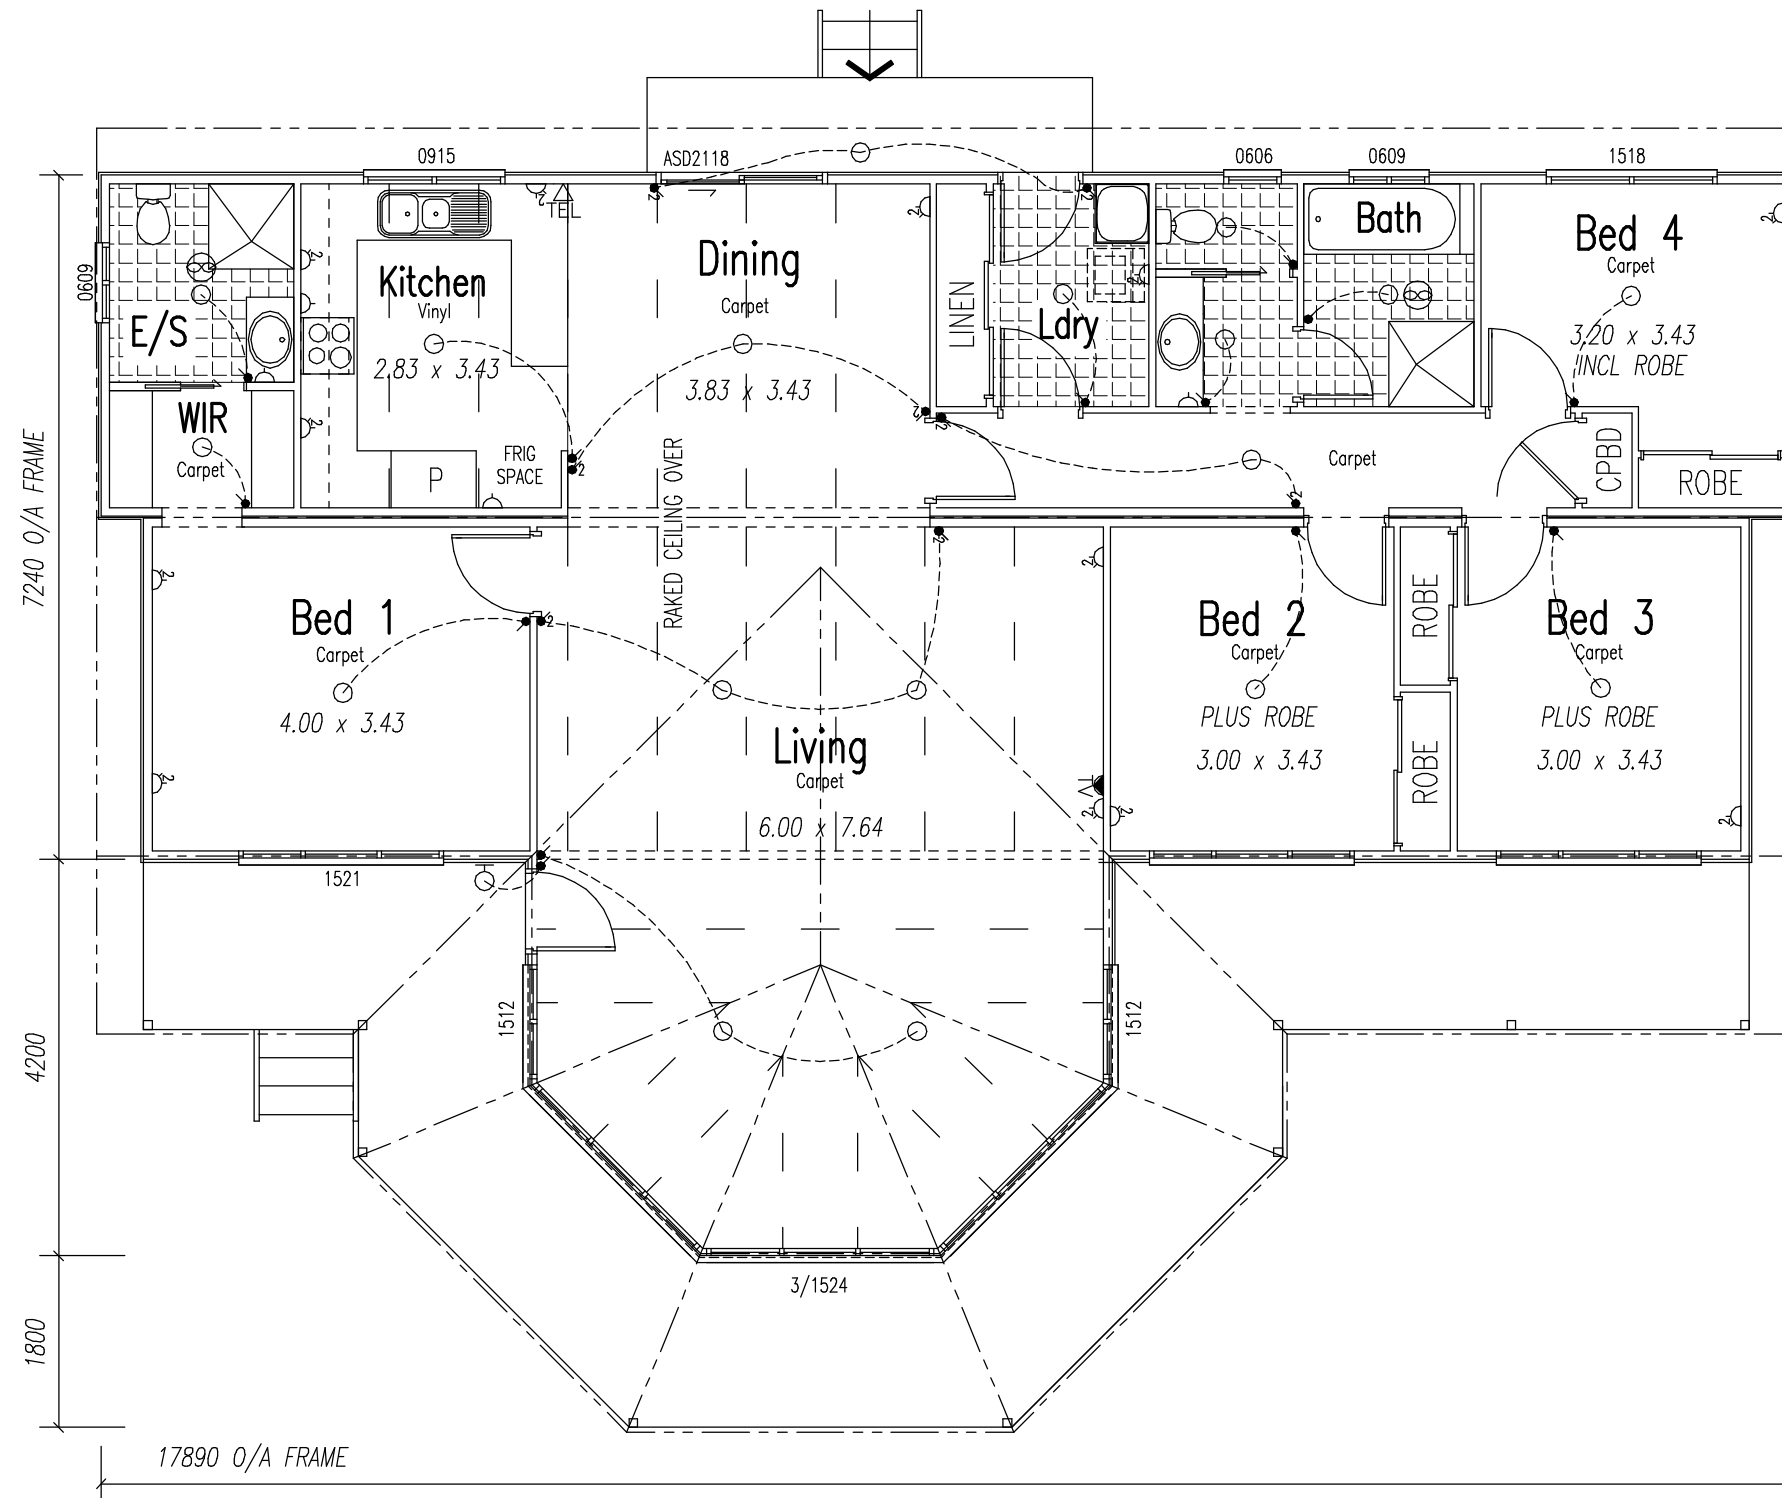

BELLA Bay

17.89 x 11.44m
149.00 sq.m. - 16.04 Squares plus Verandah

COLORBOND CUSTOM ORB ROOF SHEET
14' PITCH

COLORBOND GUTTERS & DP's

ALUMINIUM WINDOWS WITH FLY SCREENS

FC EXTERNAL LININGS PAINTED

DO NOT SCALE

FLOOR PLAN

FRONT ELEVATION