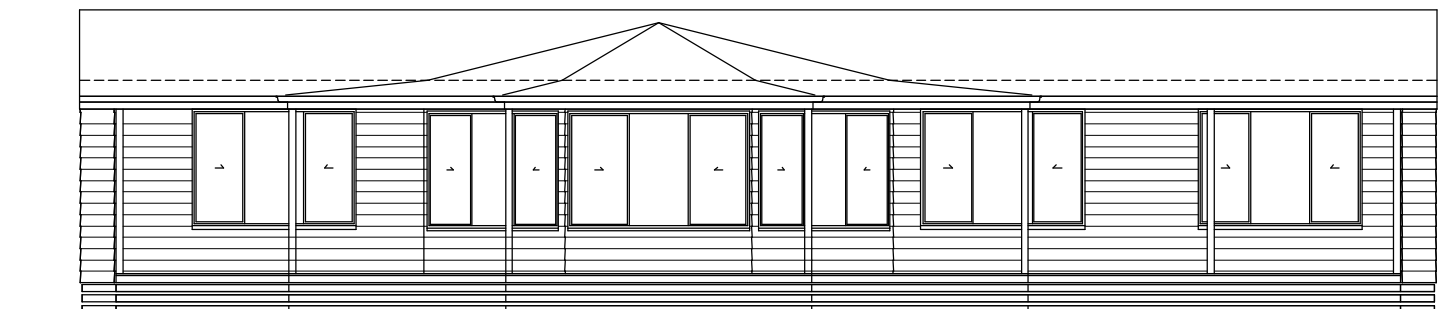

BELLA Bay

17.89 x 11.44m
149.00 sq.m. - 16.04 Squares plus Verandah

COLORBOND CUSTOM ORB ROOF SHEET
14' PITCH

COLORBOND GUTTERS & DP's

ALUMINIUM WINDOWS WITH FLY SCREENS

FC EXTERNAL LININGS PAINTED

DO NOT SCALE

FLOOR PLAN

FRONT ELEVATION