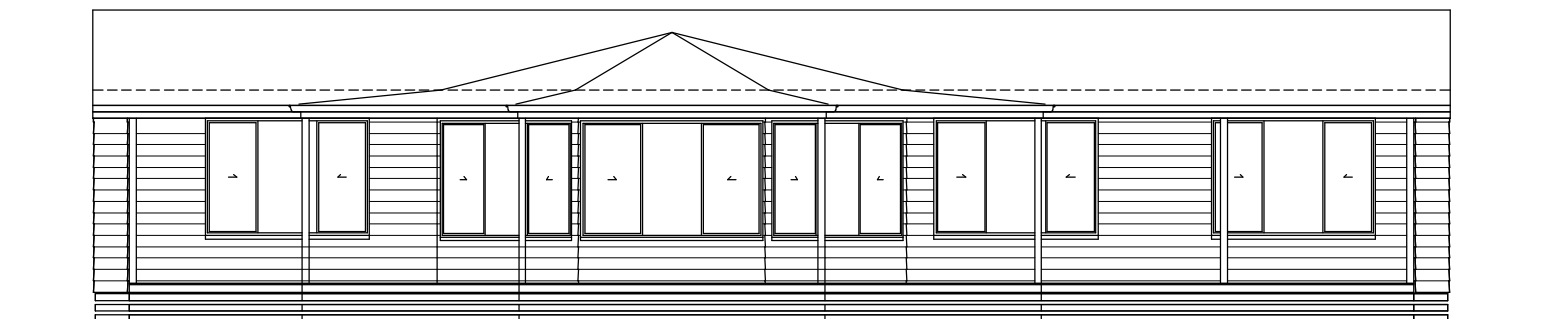

BELLA 8 Bay

17.89 x 12.20m
162.60 sq.m. – 17.50 Squares plus Verandah

COLORBOND CUSTOM ORB ROOF SHEET
14° PITCH

COLORBOND GUTTERS & DP's

ALUMINIUM WINDOWS WITH FLY SCREENS

FC EXTERNAL LININGS PAINTED

DO NOT SCALE

FLOOR PLAN

FRONT ELEVATION