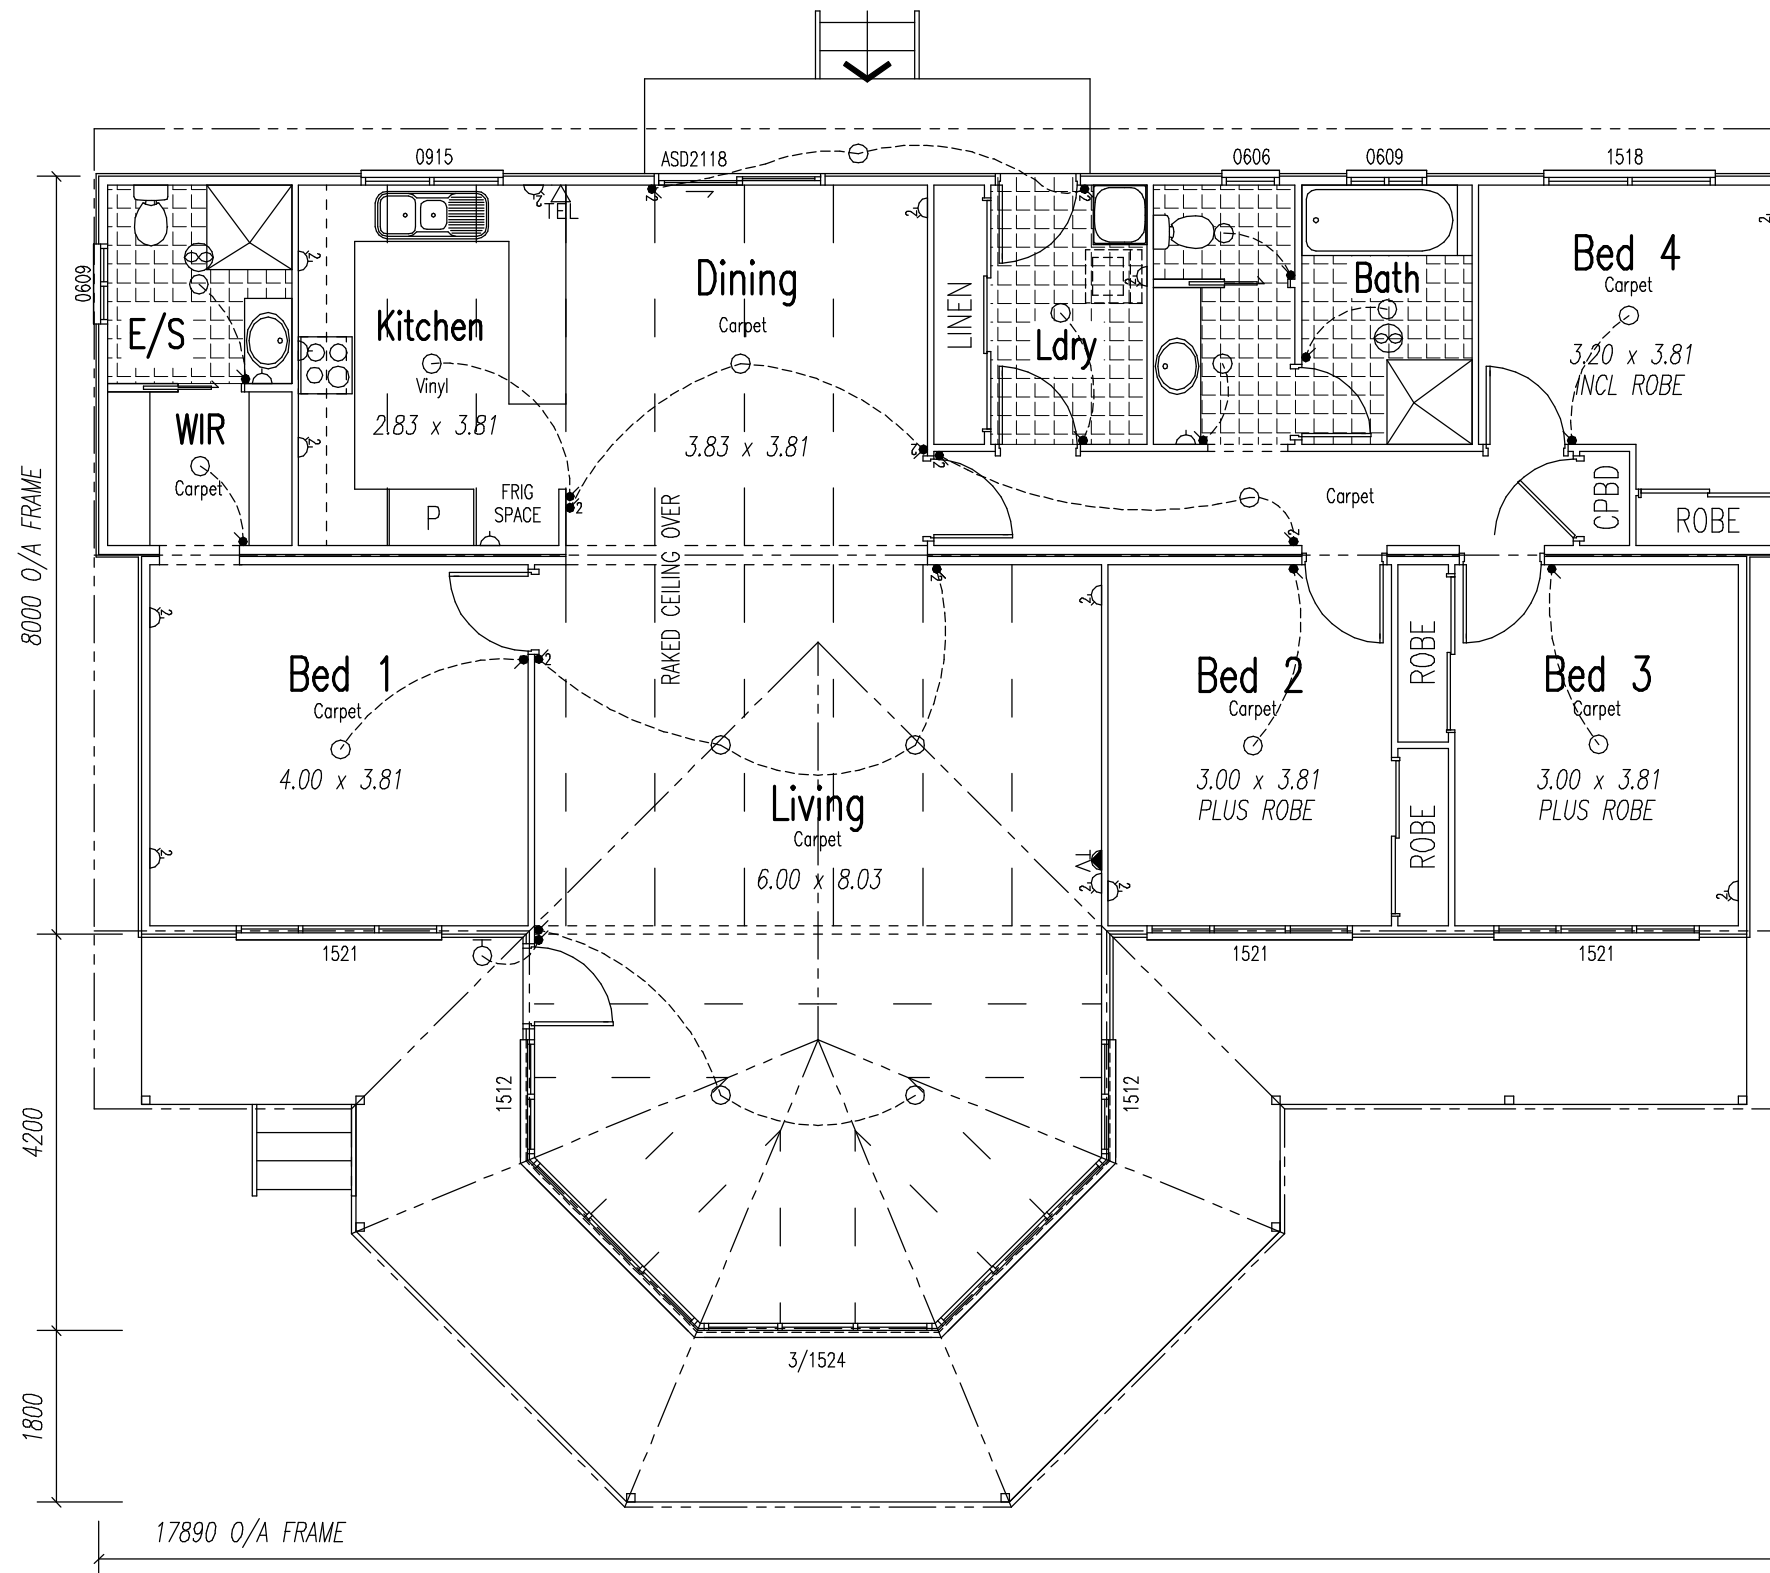

BELLA 8 Bay

17.89 x 12.20m
162.60 sq.m. – 17.50 Squares plus Verandah

COLORBOND CUSTOM ORB ROOF SHEET
14° PITCH

COLORBOND GUTTERS & DP's

ALUMINIUM WINDOWS WITH FLY SCREENS

FC EXTERNAL LININGS PAINTED

DO NOT SCALE

FLOOR PLAN

FRONT ELEVATION