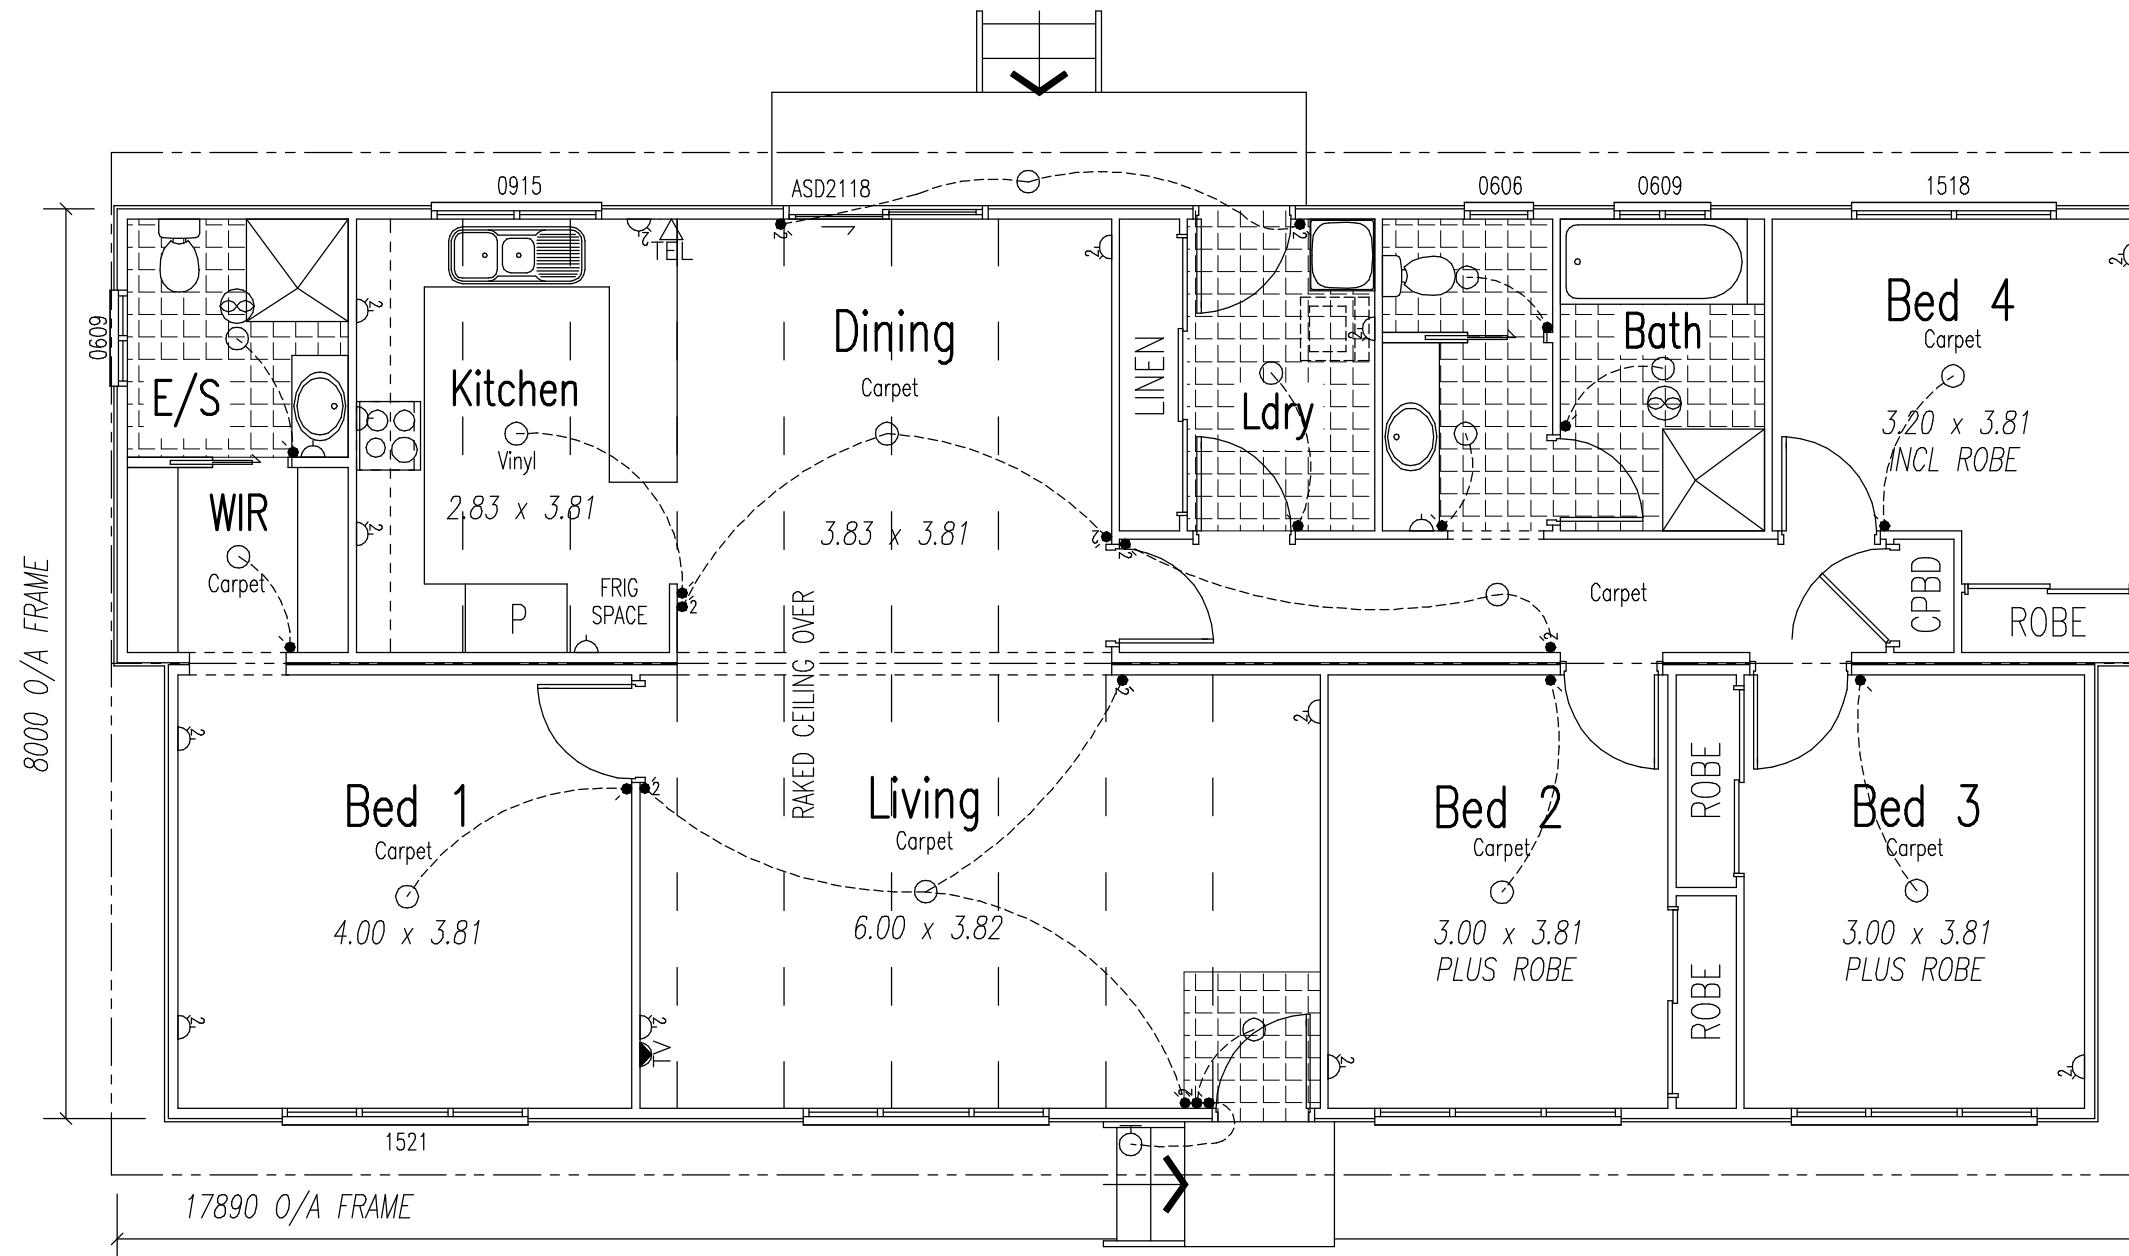

# BELLA

17.89 x 8.02m  
139.866 sq.m. - 15.05 Squares

COLORBOND CUSTOM ORB ROOF SHEET  
14' PITCH

COLORBOND GUTTERS & DP'S

ALUMINIUM WINDOWS WITH FLY SCREENS

FC EXTERNAL LININGS PAINTED

DO NOT SCALE

FRONT ELEVATION

REAR ELEVATION