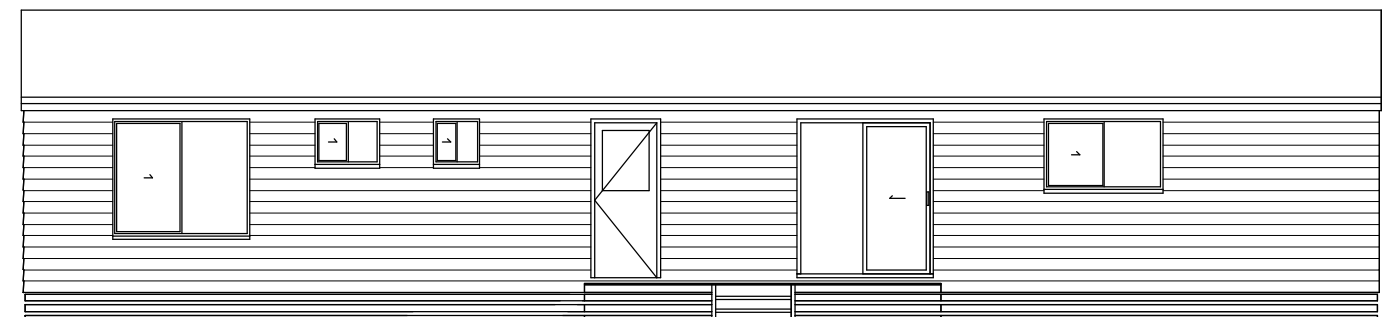

# BELLA

17.89 x 8.02m  
139.866 sq.m. - 15.05 Squares

COLORBOND CUSTOM ORB ROOF SHEET  
14' PITCH

COLORBOND GUTTERS & DP'S

ALUMINIUM WINDOWS WITH FLY SCREENS

FC EXTERNAL LININGS PAINTED

DO NOT SCALE

FRONT ELEVATION

REAR ELEVATION