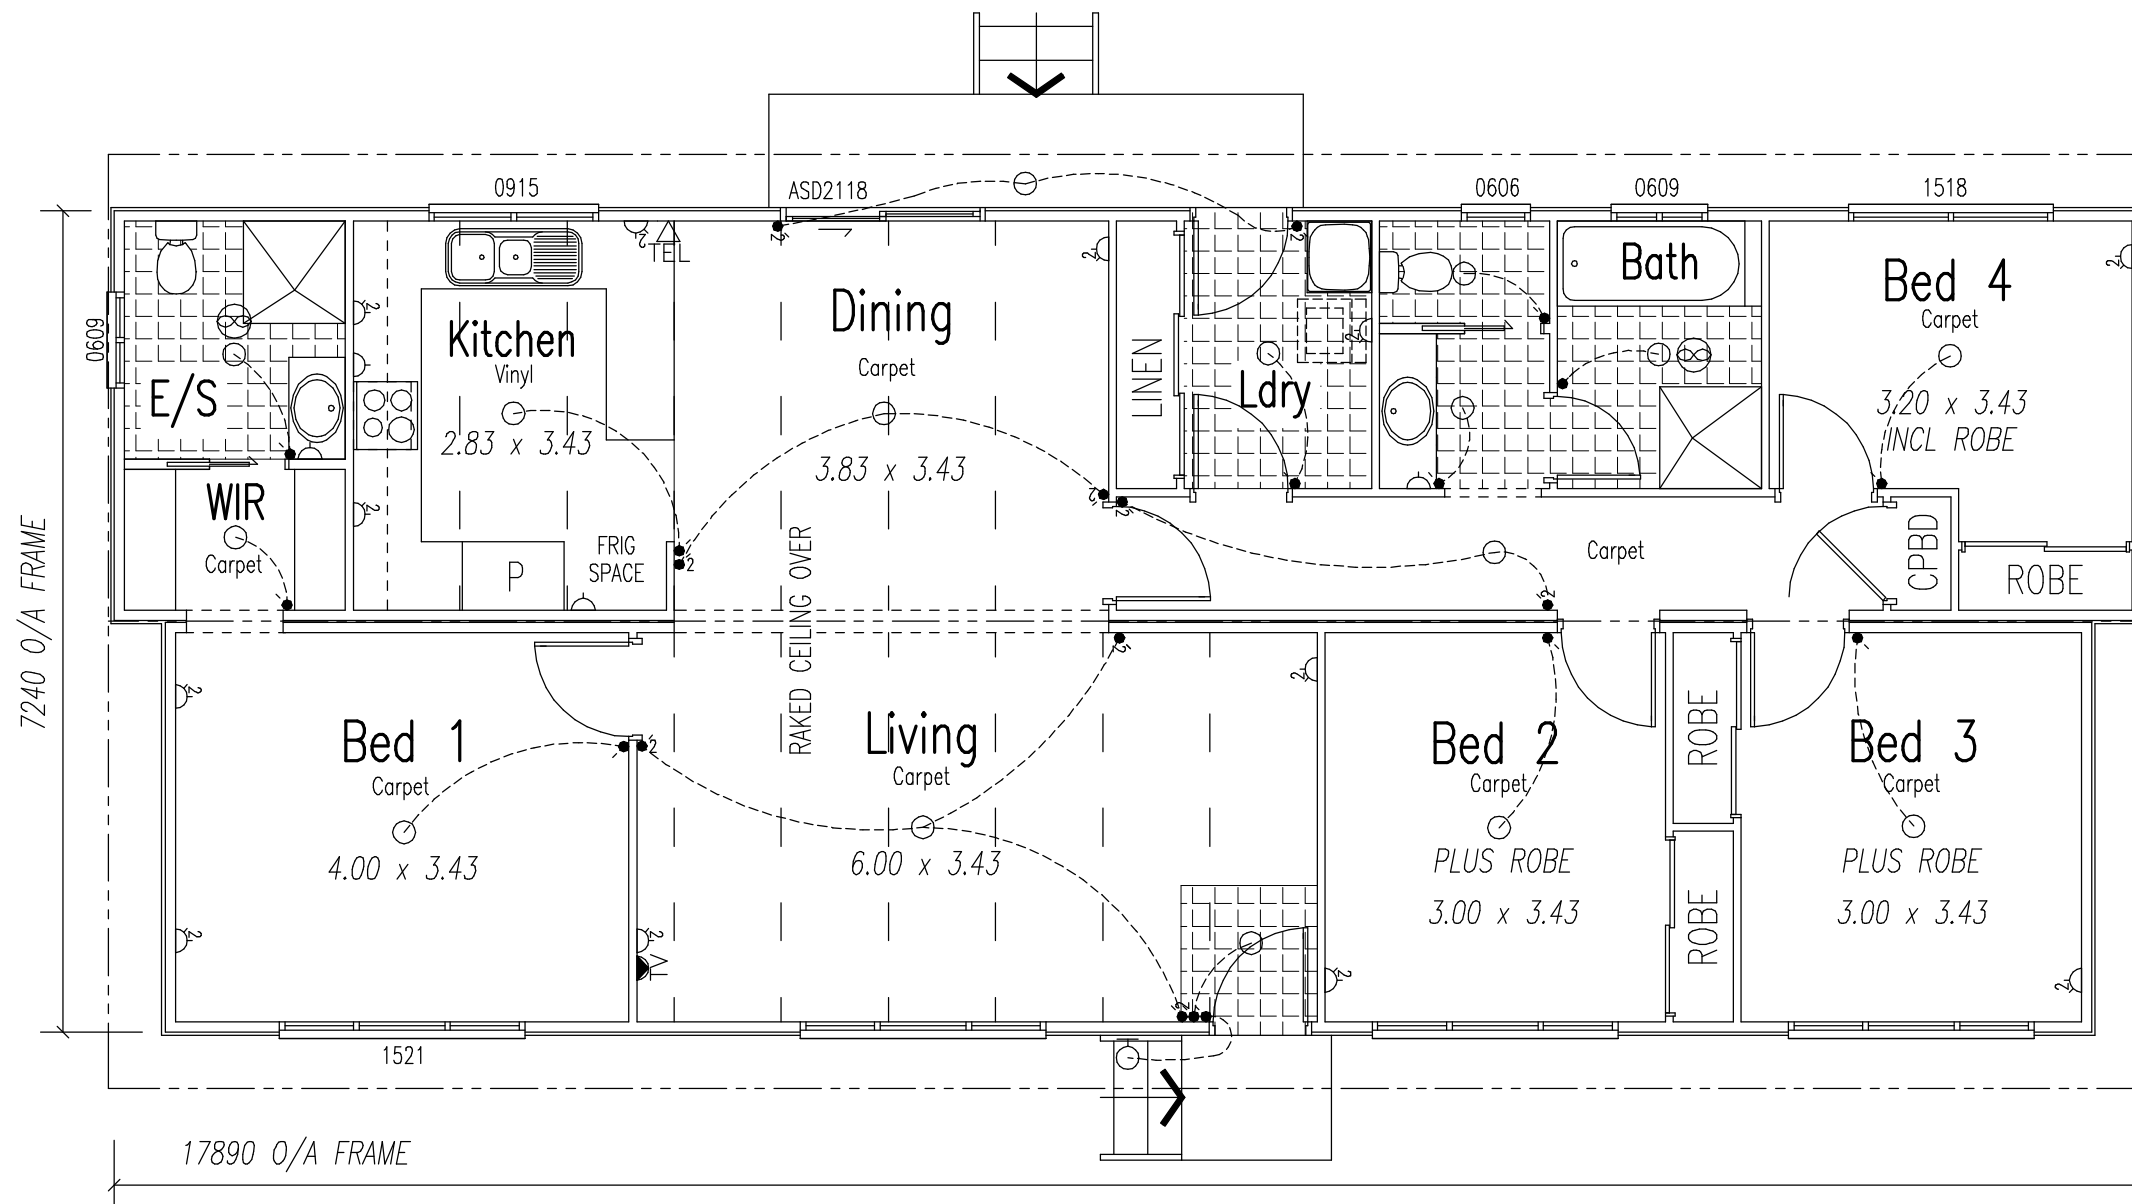

BELLA

17.89 x 7.24m
126.256 sq.m. - 13.59 Squares

COLORBOND CUSTOM ORB ROOF SHEET
14' PITCH

COLORBOND GUTTERS & DP'S

ALUMINIUM WINDOWS WITH FLY SCREENS

FC EXTERNAL LININGS PAINTED

DO NOT SCALE

FRONT ELEVATION

REAR ELEVATION